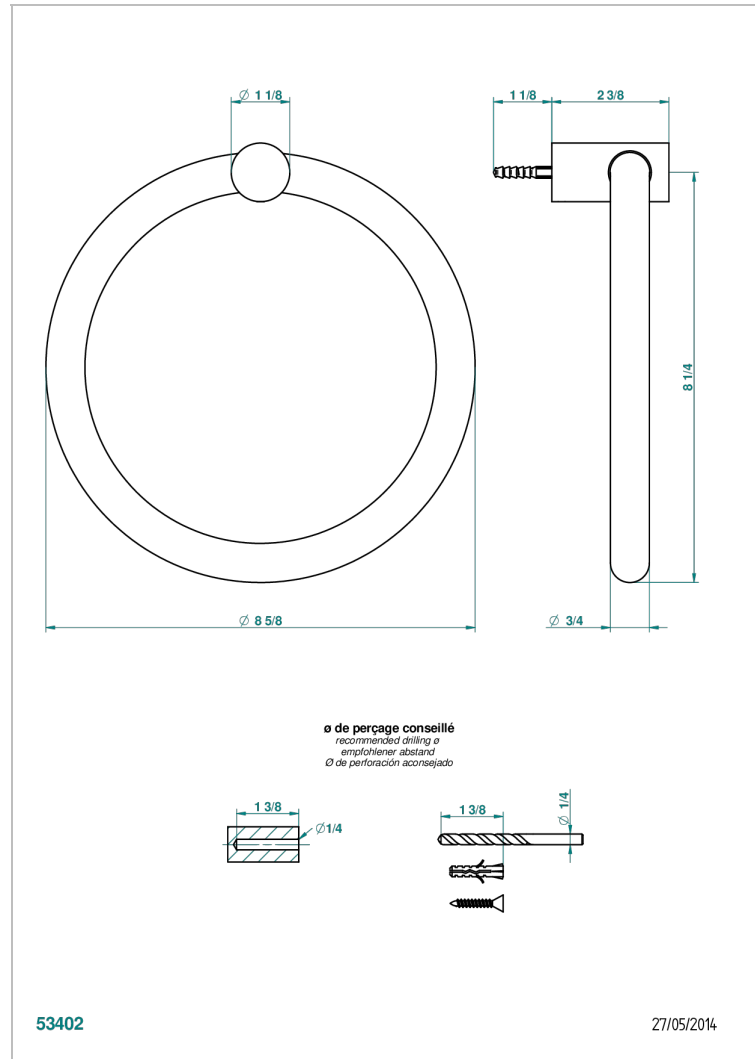

BEYOND CRYSTAL - CLEAR CRYSTAL

U6F-504N

Single towel ring

THG[®]
PARIS

CHARACTERISTIC

- Beyond Crystal - Clear crystal
- Single towel ring

AVAILABLE FINITIONS

Antique nickel - H28
Black ceram - D30
Blush PVD - H62
Brass color PVD - H49
Brown bronze color PVD - F33
Gold color PVD - H52