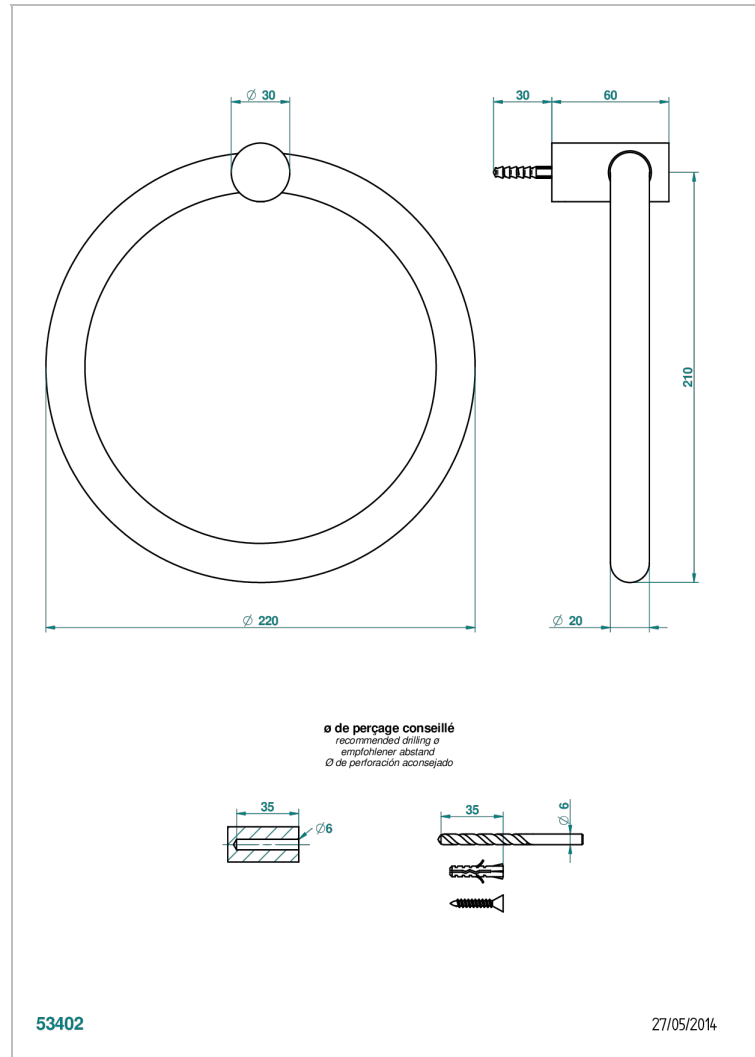

# BEYOND CRYSTAL - CLEAR CRYSTAL

U6F-504N

Single towel ring

THG<sup>®</sup>  
PARIS

## CHARACTERISTIC

- Beyond Crystal - Clear crystal
- Single towel ring