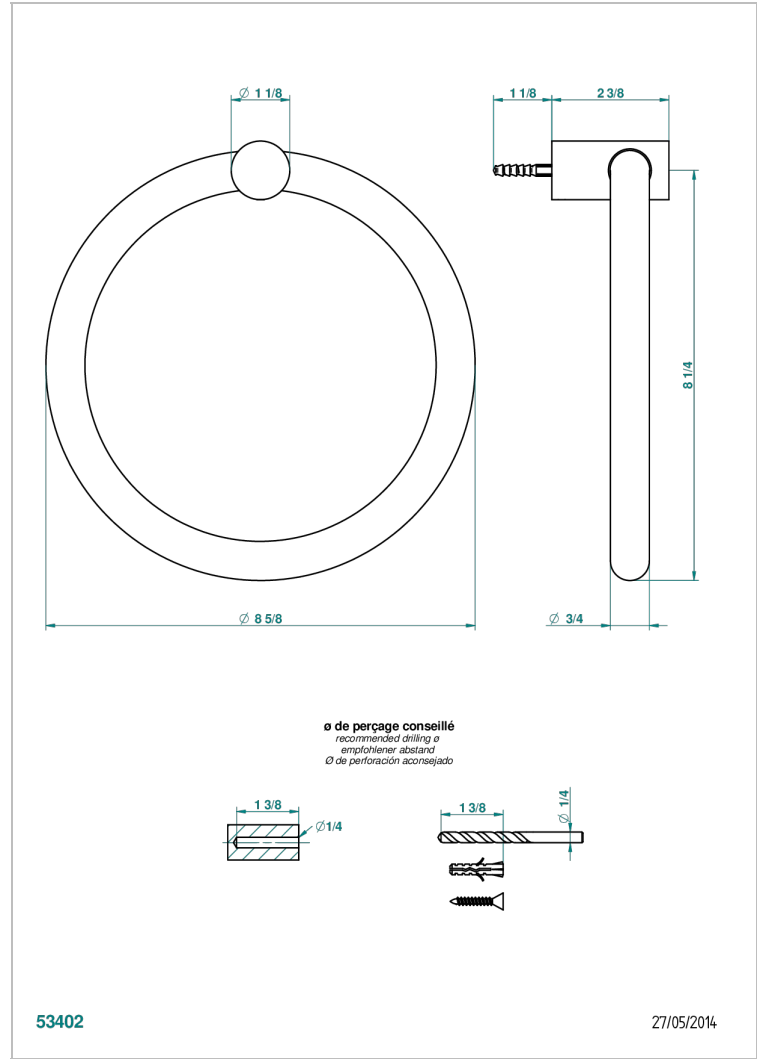

# BEYOND CRYSTAL - CLEAR CRYSTAL

U6F-504N

Single towel ring

THG<sup>®</sup>  
PARIS

53402

27/05/2014

## CHARACTERISTIC

- Beyond Crystal - Clear crystal
- Single towel ring