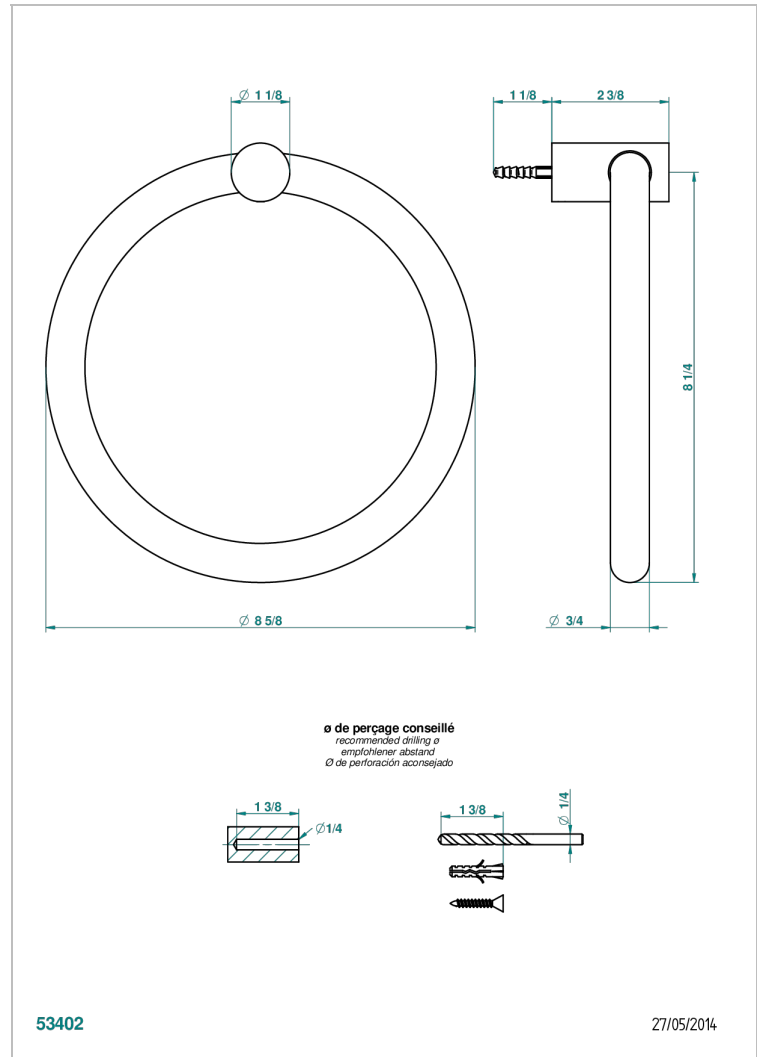

BEYOND CRYSTAL, KRISTALL KLAR

U6F-504N

Handtuchring

THG[®]
PARIS

EIGENSCHAFTEN

- Beyond Crystal, Kristall klar
- Handtuchring

VERFÜGBARE OBERFLÄCHEN

Altnickel - H28
Blassgold - F30
Blassgold matt unlackiert - F31
Chrom - A02
Chrom / gold - G02
Chrom matt - C02

Gold - F01
Gold matt - F07
Mattschwarz keramik - D30
Pvd blush - H62
Pvd blush matt - H60
Pvd bronze braun - F33

Pvd bronze braun matt - F34
Pvd gold - H52
Pvd gold matt - H53
Pvd graphite - H64
Pvd graphite matt - H65
Pvd messing - H49

Pvd messing matt - H50
Pvd nickel - H55
Pvd nickel matt - H56
Pvd umber - H66
Pvd umber matt - H67