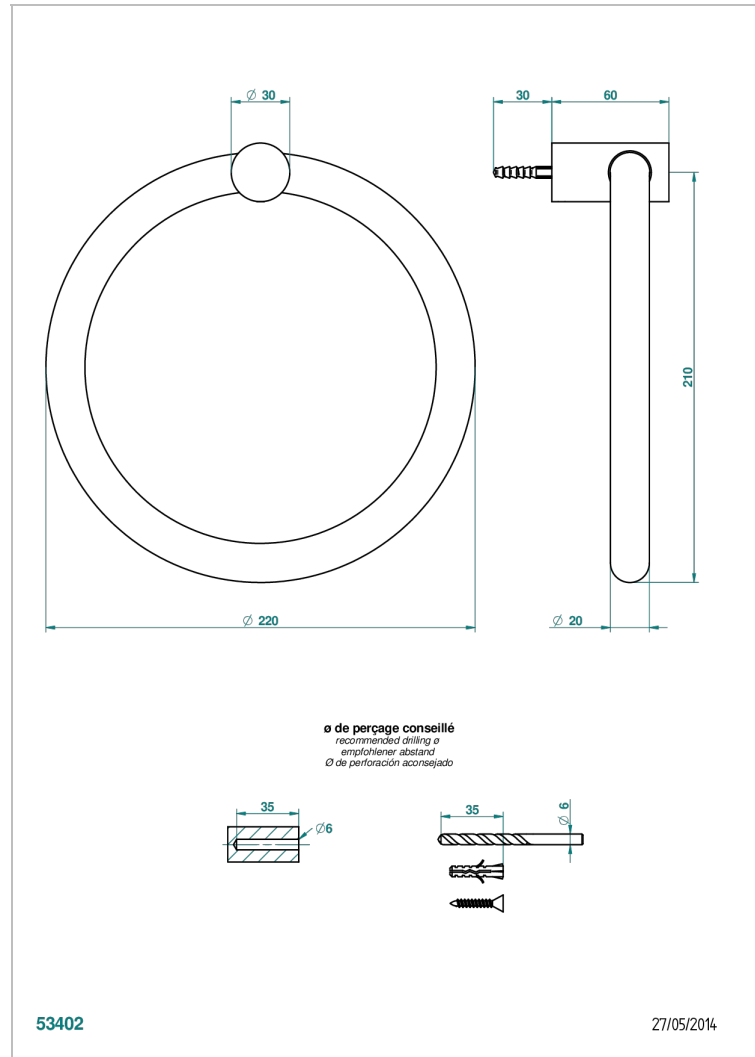

BEYOND CRYSTAL - CLEAR CRYSTAL

U6F-504N

Single towel ring

THG[®]
PARIS

53402

27/05/2014

CHARACTERISTIC

- Beyond Crystal - Clear crystal
- Single towel ring

AVAILABLE FINITIONS

Antique nickel - H28
Black ceram - D30
Blush PVD - H62
Brass color PVD - H49
Brown bronze color PVD - F33
Gold color PVD - H52

Graphite PVD - H64
Matt Umber PVD - H67
Matt blush PVD - H60
Matt brass color PVD - H50
Matt brown bronze color PVD - F34
Matt chrome - C02