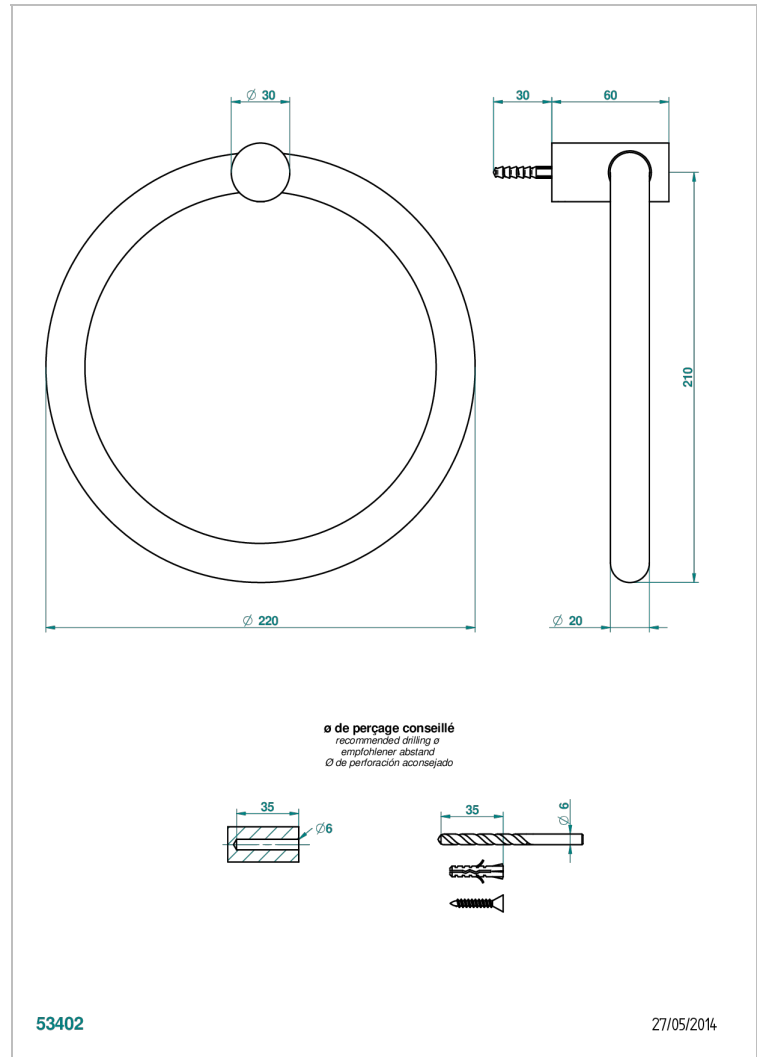

BEYOND CRYSTAL, KRISTALL KLAR

U6F-504N

Handtuchring

THG[®]
PARIS

EIGENSCHAFTEN

- Beyond Crystal, Kristall klar
- Handtuchring

VERFÜGBARE OBERFLÄCHEN

Altnickel - H28
Blassgold - F30
Blassgold matt unlackiert - F31
Chrom - A02
Chrom / gold - G02
Chrom matt - C02

Gold - F01
Gold matt - F07
Mattschwarz keramik - D30
Pvd blush - H62
Pvd blush matt - H60
Pvd bronze braun - F33

Pvd bronze braun matt - F34
Pvd gold - H52
Pvd gold matt - H53
Pvd graphite - H64
Pvd graphite matt - H65
Pvd messing - H49

Pvd messing matt - H50
Pvd nickel - H55
Pvd nickel matt - H56
Pvd umber - H66
Pvd umber matt - H67