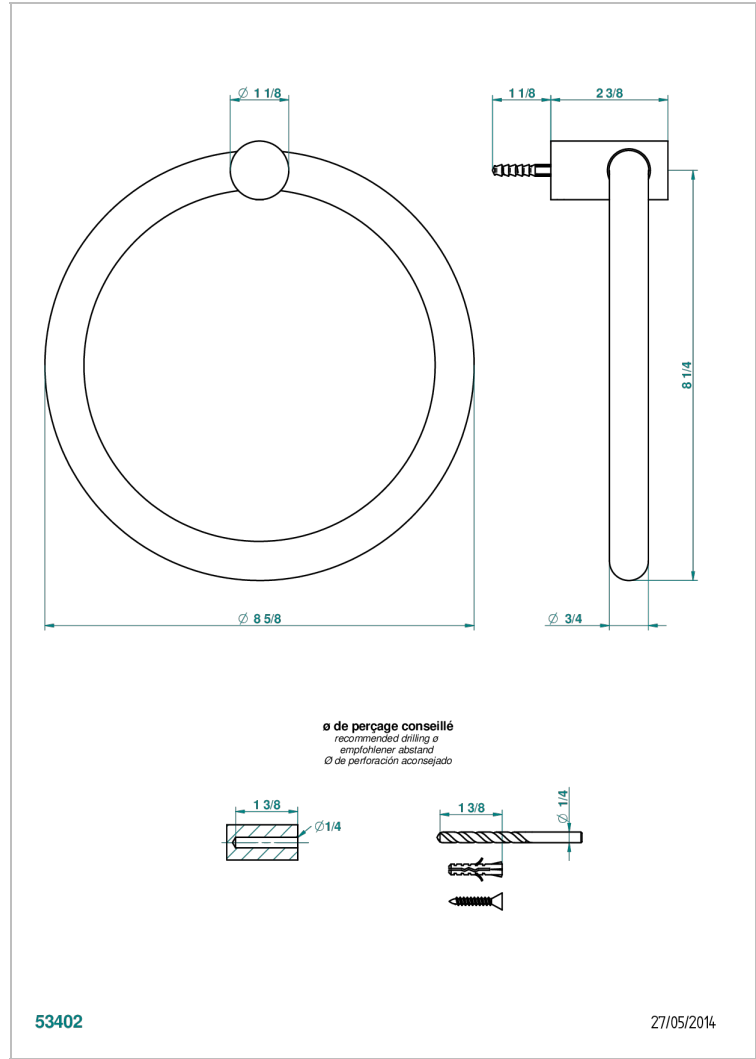

BEYOND CRYSTAL - CLEAR CRYSTAL

U6F-504N

Single towel ring

THG[®]
PARIS

CHARACTERISTIC

- Beyond Crystal - Clear crystal
- Single towel ring

AVAILABLE FINITIONS

Antique nickel - H28
Black ceram - D30
Blush PVD - H62
Brass color PVD - H49
Brown bronze color PVD - F33
Gold color PVD - H52