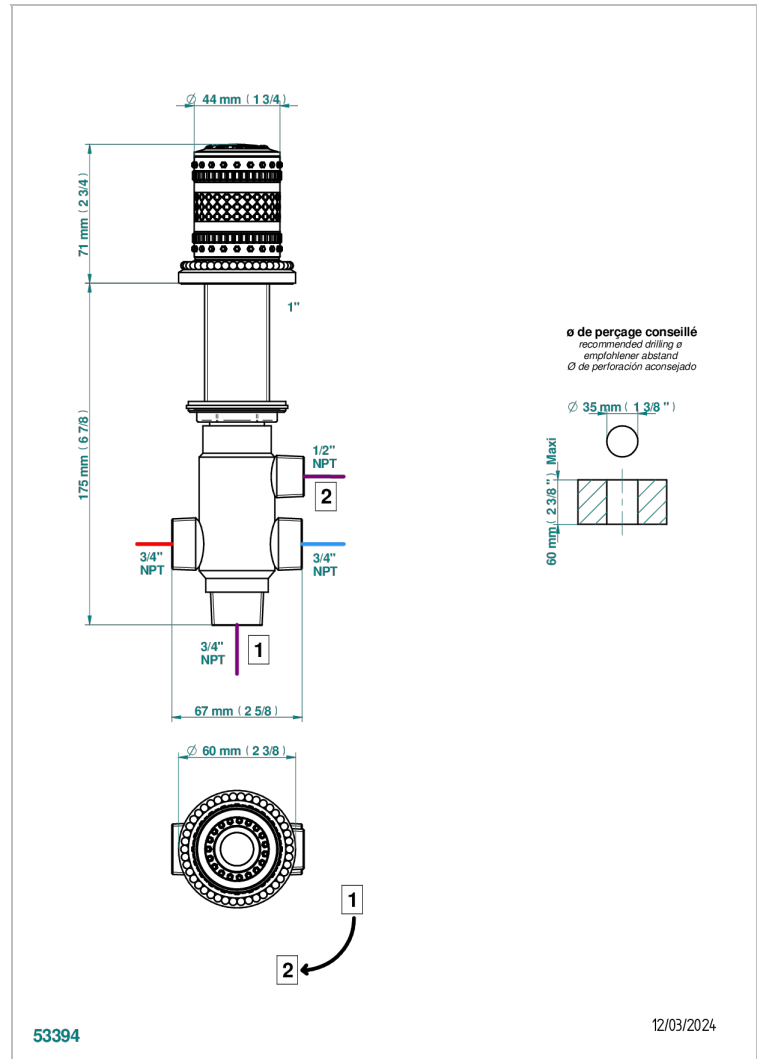

# MONTE CARLO, WHITE GOLD PORCELAIN

U8C-50/4/VG

Rim mounted 4 way diverter : 2 inlets and 2 outlets

## CHARACTERISTIC

- Monte Carlo, white gold porcelain
- Rim mounted 4 way diverter : 2 inlets and 2 outlets

Varnished matt antique red copper (color finish) - H07