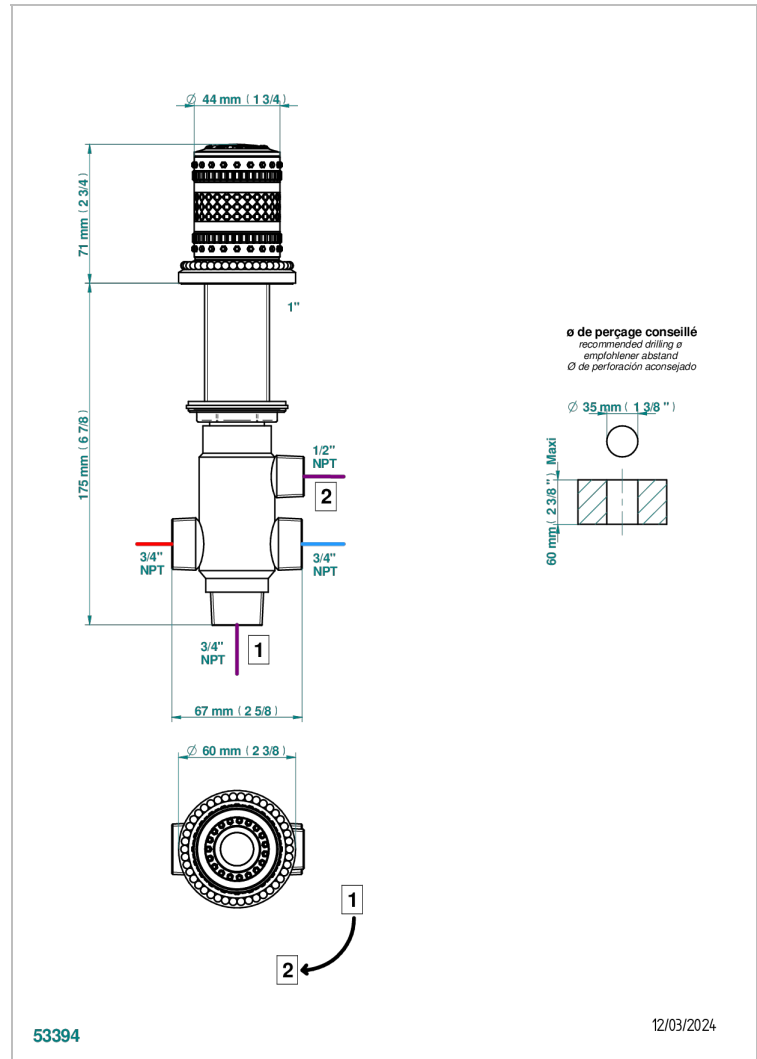

MONTE CARLO, WHITE GOLD PORCELAIN

U8C-504VGUS

2-function deck diverter with trim

THG[®]
PARIS

CHARACTERISTIC

- Monte Carlo, white gold porcelain
- 2-function deck diverter with trim

AVAILABLE FINITIONS

Black ceram - D30
Chrome polished - A02
Chrome polished / gold polished - G02
Copper antique matt, coated - H07
Gold mat - F07
Gold polished - F01

Light coated bronze - D01
Matt chrome (American satin) - C02
Matt nickel (American satin) - C01
Nickel antique / Sovereign - H28
Nickel polished - B01
Soft gold - F30

Soft matt gold - F31