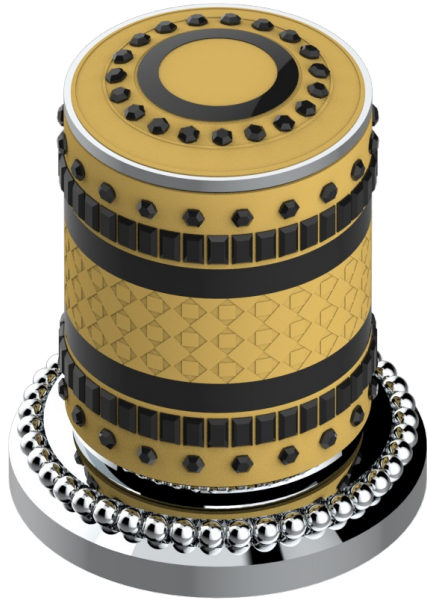

# MONTE CARLO, GOLD PORCELAIN

U8B-50/4/VG

Rim mounted 4 way diverter : 2 inlets and 2 outlets

## CHARACTERISTIC

- Monte Carlo, gold porcelain
- Rim mounted 4 way diverter : 2 inlets and 2 outlets

## AVAILABLE FINITIONS

Antique nickel - H28  
Black ceram - D30  
Lacquered light bronze - D01  
Matt chrome - C02  
Matt gold - F07  
Matt nickel (color finish) - C01

Polished chrome (color finish) - A02  
Polished chrome / Polished gold (color finish) - G02  
Polished gold (color finish) - F01  
Polished nickel - B01  
Soft gold - F30  
Soft matt gold - F31

Varnished matt antique red copper (color finish) - H07