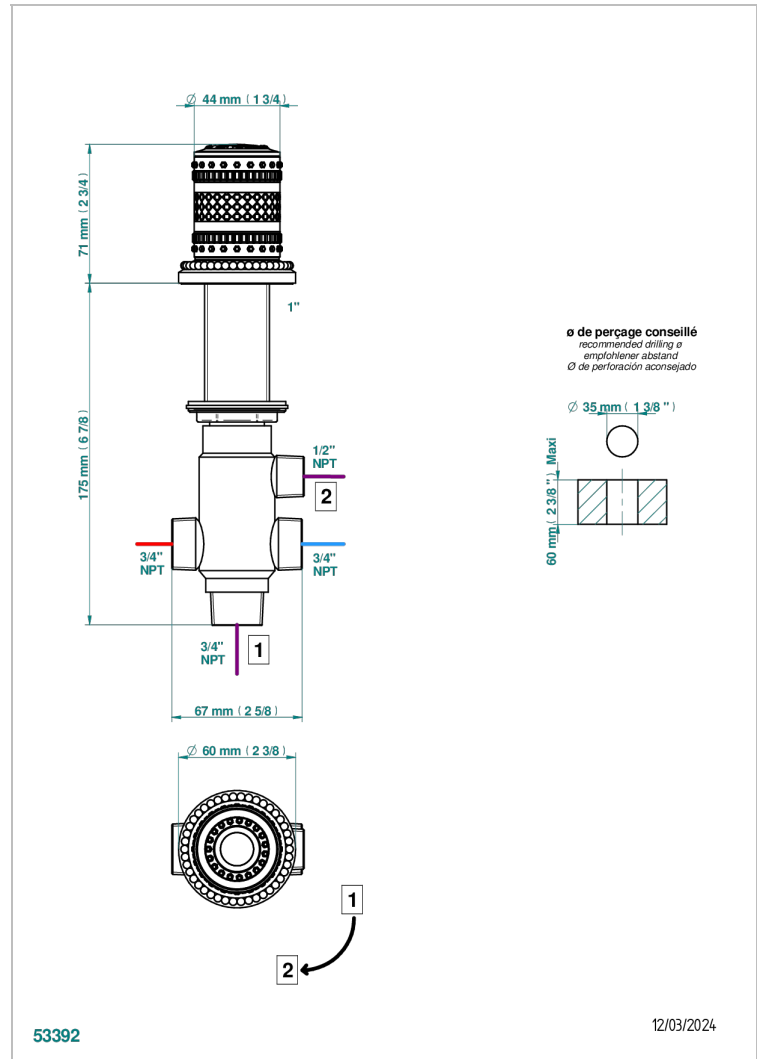

# MONTE CARLO, GOLD PORCELAIN

U8B-50/4/VG

Rim mounted 4 way diverter : 2 inlets and 2 outlets

## CHARACTERISTIC

- Monte Carlo, gold porcelain
- Rim mounted 4 way diverter : 2 inlets and 2 outlets

Varnished matt antique red copper (color finish) - H07