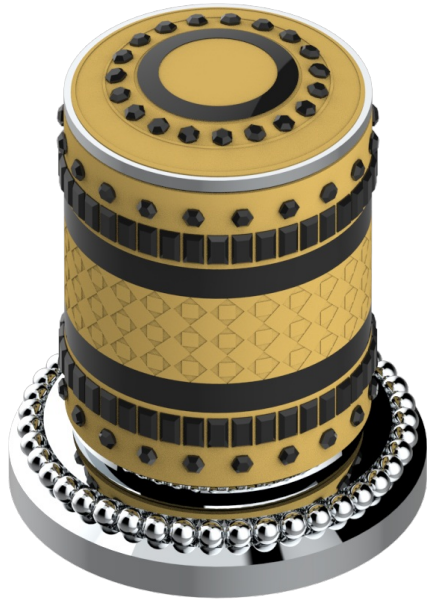

MONTE CARLO, GOLD PORCELAIN

U8B-504VGUS

2-function deck diverter with trim

CHARACTERISTIC

- Monte Carlo, gold porcelain
- 2-function deck diverter with trim

AVAILABLE FINITIONS

Black ceram - D30
 Chrome polished - A02
 Chrome polished / gold polished - G02
 Copper antique matt, coated - H07
 Gold mat - F07
 Gold polished - F01

Light coated bronze - D01
 Matt chrome (American satin) - C02
 Matt nickel (American satin) - C01
 Nickel antique / Sovereign - H28
 Nickel polished - B01
 Soft gold - F30

Soft matt gold - F31