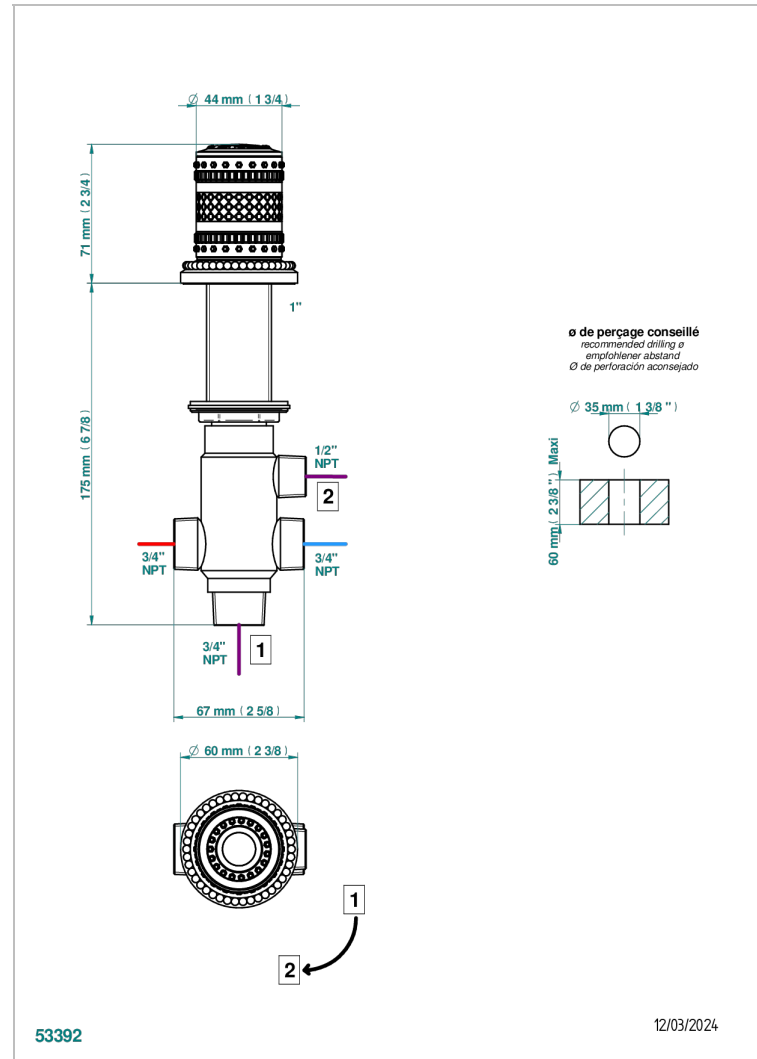

MONTE CARLO, GOLD PORCELAIN

U8B-504VGUS

2-function deck diverter with trim

CHARACTERISTIC

- Monte Carlo, gold porcelain
- 2-function deck diverter with trim

AVAILABLE FINITIONS

Black ceram - D30
 Chrome polished - A02
 Chrome polished / gold polished - G02
 Copper antique matt, coated - H07
 Gold mat - F07
 Gold polished - F01