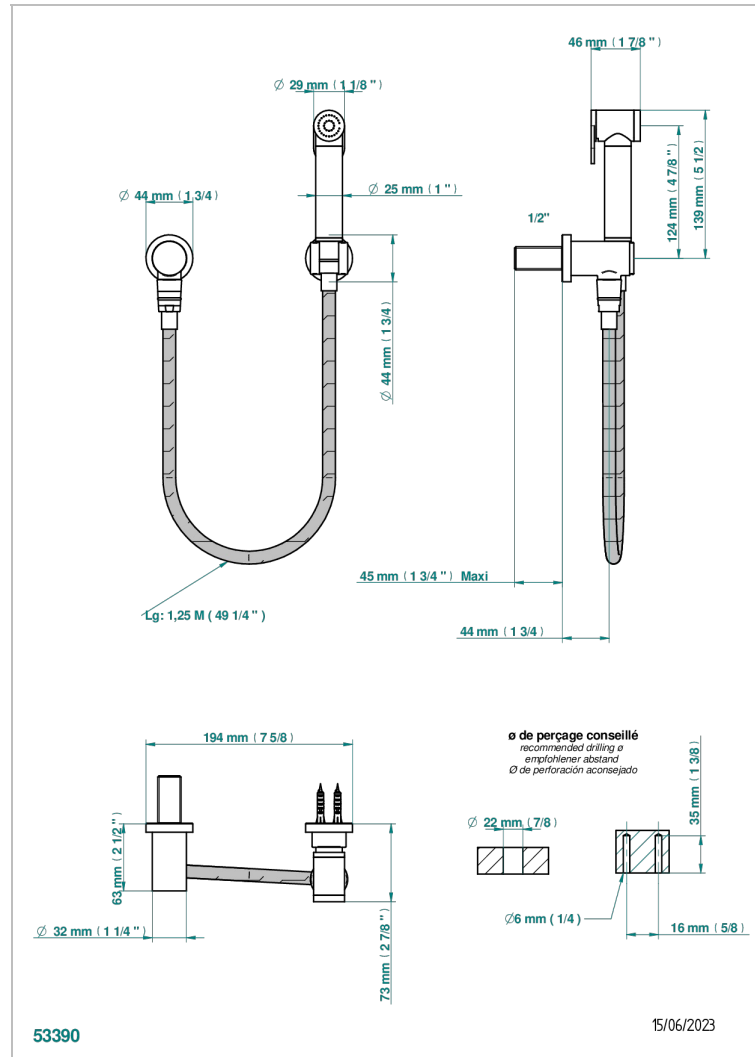

METAMORPHOSE WITH LEVER

G6B-5840/7

THG[®]
PARIS

Wc douche set including: trigger spray, reinforced hose(1.25m), hook and elbow

CHARACTERISTIC

- ACS : 19ACCLY406

STANDARDS

AVAILABLE FINITIONS

- Matt nickel (color finish) - C01
- Polished chrome (color finish) - A02
- Polished gold (color finish) - F01
- Polished nickel - B01

TECHNICAL SPECS

- Recommandé : 3 bars (max. 5 bars) - Advised : 43,5 psi (max. 72 psi)
- 15 l/min à 3 bars (4 gpm at 43.5 psi)