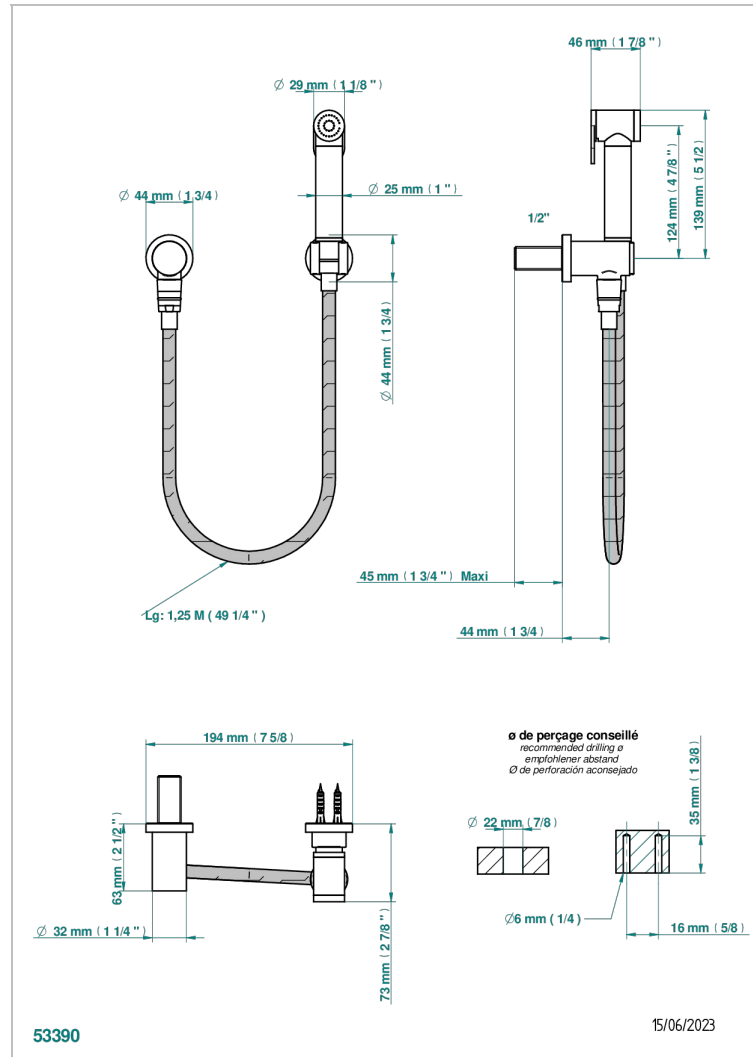

METAMORPHOSE WITH LEVER

G6B-5840/7

THG[®]
PARIS

Wc douche set including: trigger spray, reinforced hose(1.25m), hook and elbow

CHARACTERISTIC

- ACS : 19ACCLY406

TECHNICAL SPECS

- Recommandé : 3 bars (max. 5 bars) - Advised : 43,5 psi (max. 72 psi)
- 15 l/min à 3 bars (4 gpm at 43.5 psi)

STANDARDS

AVAILABLE FINITIONS

- Matt nickel (color finish) - C01
- Polished chrome (color finish) - A02
- Polished gold (color finish) - F01
- Polished nickel - B01