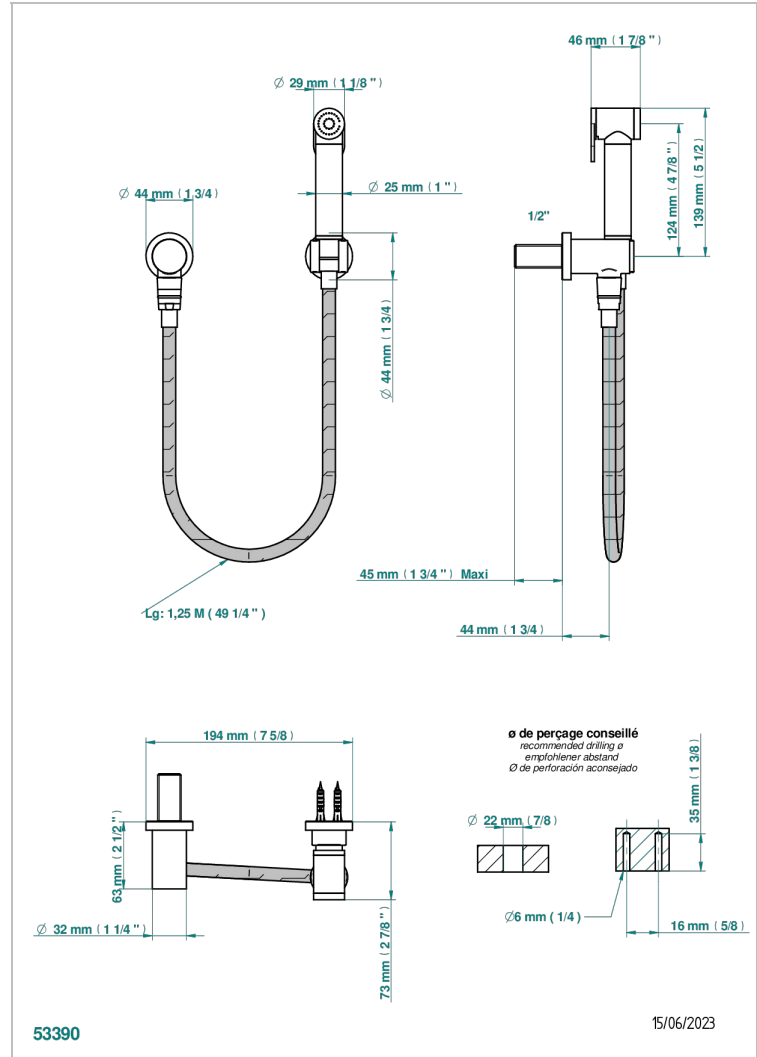

METAMORPHOSE WITH LEVER

G6B-5840/7

THG[®]
PARIS

Wc douche set including: trigger spray, reinforced hose(1.25m), hook and elbow

CHARACTERISTIC

- ACS : 19ACCLY406

TECHNICAL SPECS

- Recommandé : 3 bars (max. 5 bars) - Advised : 43,5 psi (max. 72 psi)
- 15 l/min à 3 bars (4 gpm at 43.5 psi)

STANDARDS

AVAILABLE FINITIONS

- Matt nickel (color finish) - C01
- Polished chrome (color finish) - A02
- Polished gold (color finish) - F01
- Polished nickel - B01