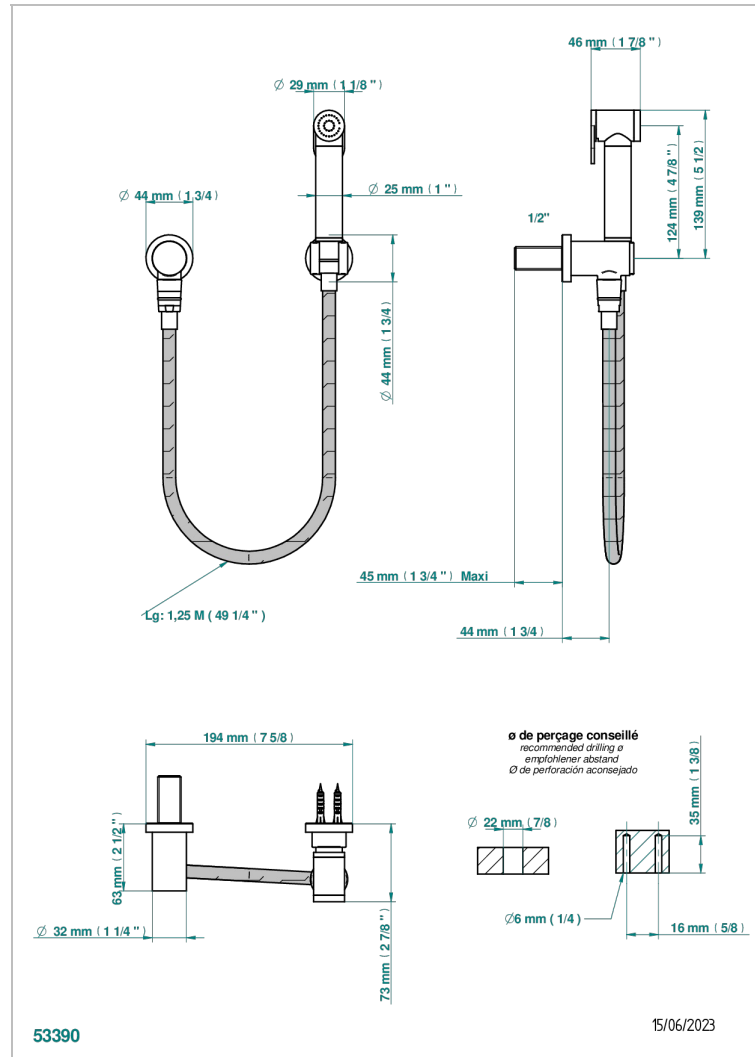

METAMORPHOSE

G6A-5840/7

THG[®]
PARIS

Wc douche set including: trigger spray, reinforced hose(1.25m), hook and elbow

CHARACTERISTIC

- ACS : 19ACCLY406

TECHNICAL SPECS

- Recommandé : 3 bars (max. 5 bars) - Advised : 43,5 psi (max. 72 psi)
- 15 l/min à 3 bars (4 gpm at 43.5 psi)

STANDARDS

AVAILABLE FINITIONS

- Matt nickel (color finish) - C01
- Polished chrome (color finish) - A02
- Polished gold (color finish) - F01
- Polished nickel - B01