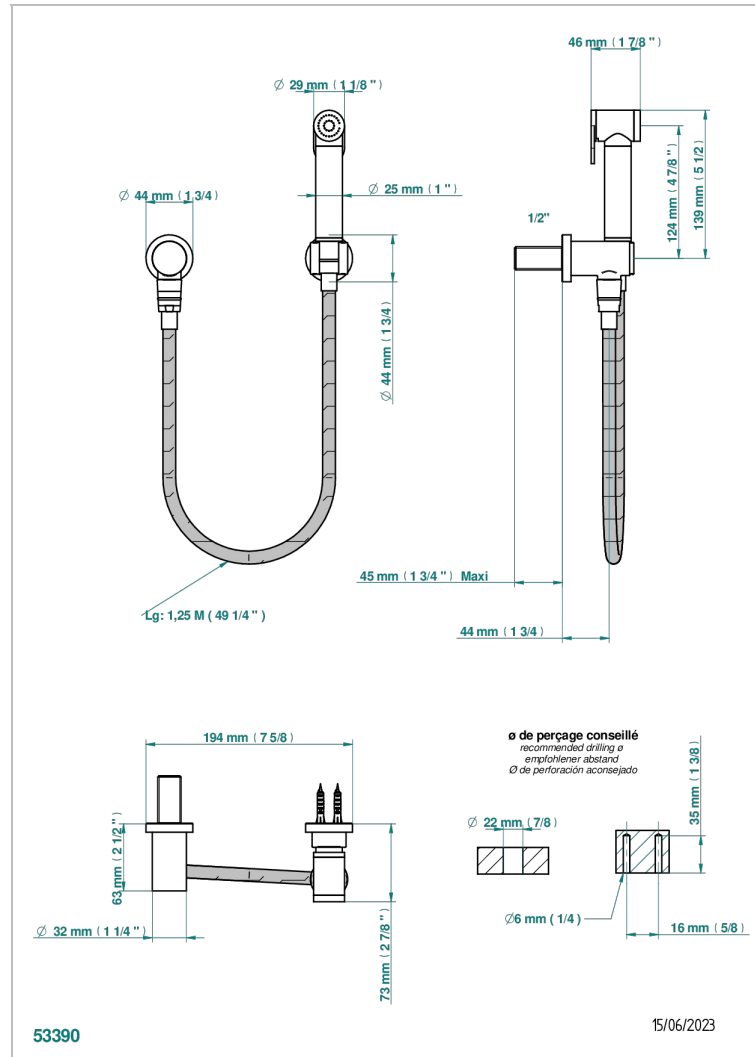

METAMORPHOSE

G6A-5840/7

THG[®]
PARIS

Wc douche set including: trigger spray, reinforced hose(1.25m), hook and elbow

CHARACTERISTIC

- ACS : 19ACCLY406

STANDARDS

AVAILABLE FINITIONS

- Matt nickel (color finish) - C01
- Polished chrome (color finish) - A02
- Polished gold (color finish) - F01
- Polished nickel - B01

TECHNICAL SPECS

- Reconnmandé : 3 bars (max. 5 bars) - Advised : 43,5 psi (max. 72 psi)
- 15 l/min à 3 bars (4 gpm at 43.5 psi)