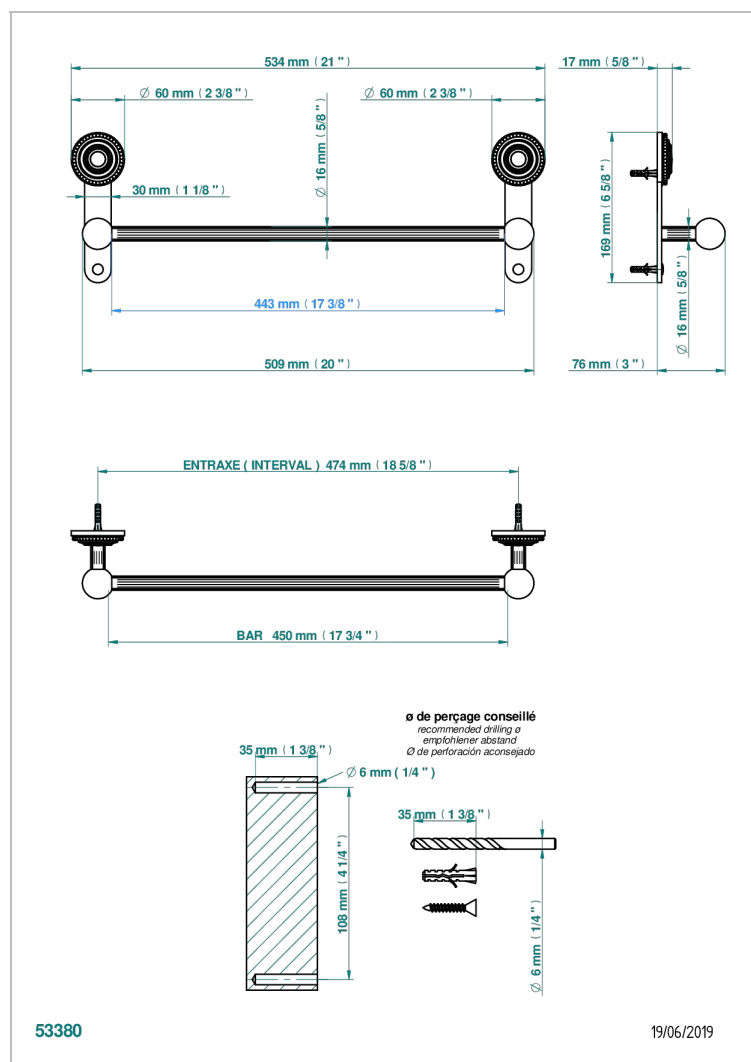

MONTE CARLO, WHITE GOLD PORCELAIN

U8C-514/45

Single towel rail, fixed rail, length: 450 mm

CHARACTERISTIC

- Monte Carlo, white gold porcelain
- Single towel rail, fixed rail, length: 450 mm

AVAILABLE FINITIONS

Varnished matt antique red copper (color finish) - H07