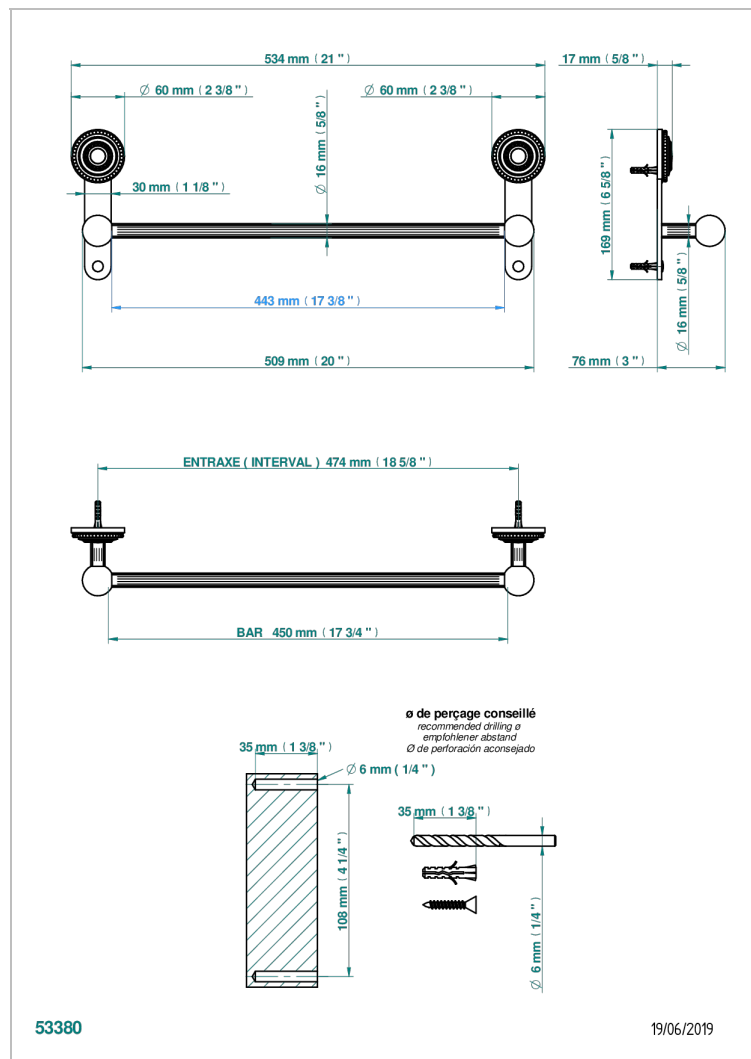

MONTE CARLO - PORCELANA DE ORO BLANCO

U8C-514/45

Single towel rail, fixed rail, length: 450 mm

CARACTERÍSTICAS

- Monte Carlo - porcelana de oro blanco
- Single towel rail, fixed rail, length: 450 mm

ACABADOS DISPONIBLES

Níquel viejo - H28