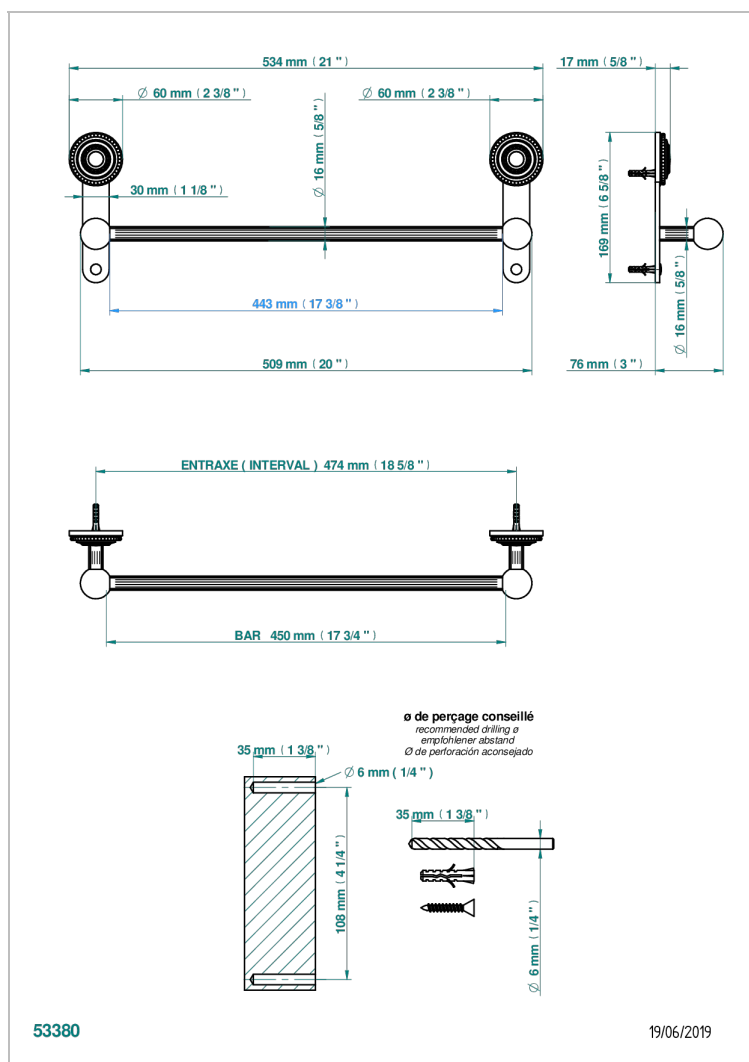

MONTE CARLO, WHITE GOLD PORCELAIN

U8C-514/45

Single towel rail, fixed rail, length: 450 mm

CHARACTERISTIC

- Monte Carlo, white gold porcelain
- Single towel rail, fixed rail, length: 450 mm

AVAILABLE FINITIONS

Varnished matt antique red copper (color finish) - H07