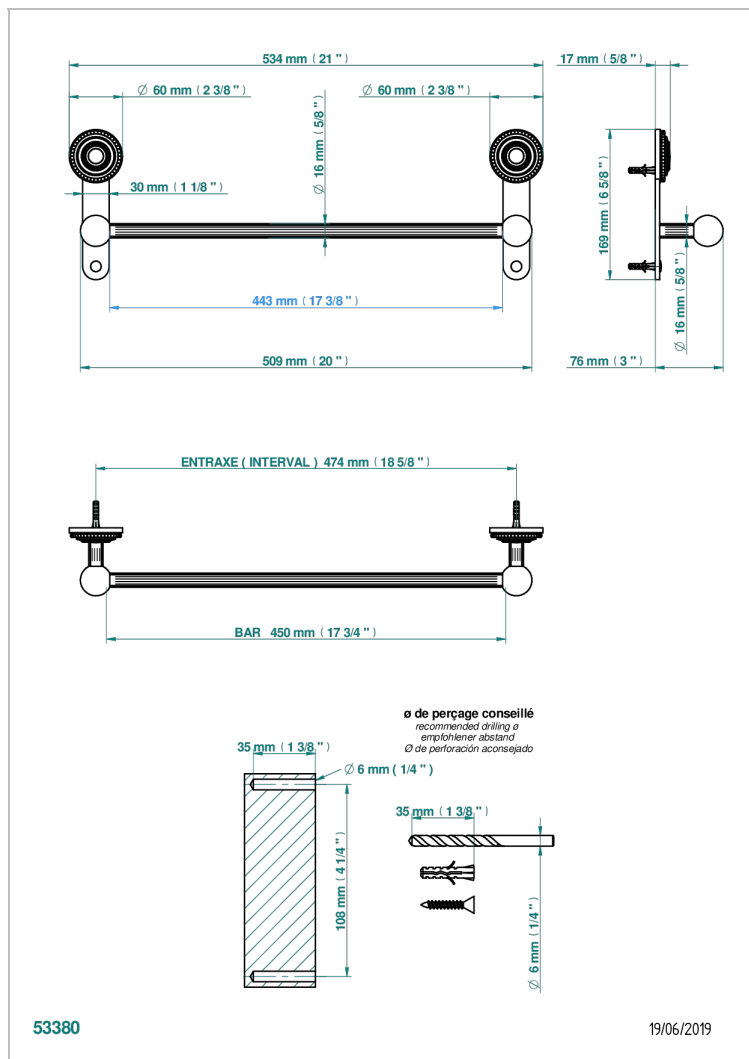

MONTE CARLO - PORCELANA DE ORO BLANCO

U8C-514/45

Single towel rail, fixed rail, length: 450 mm

CARACTERÍSTICAS

- Monte Carlo - porcelana de oro blanco
- Single towel rail, fixed rail, length: 450 mm

ACABADOS DISPONIBLES

Níquel viejo - H28