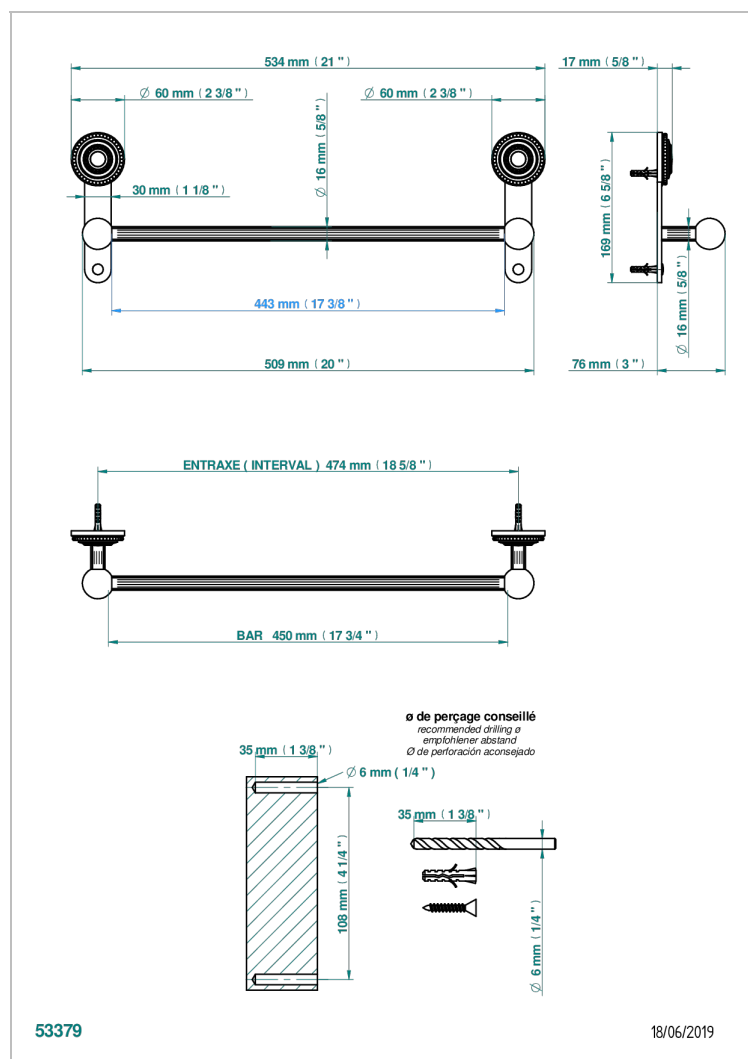

# MONTE CARLO - PORCELANA DORADO

U8B-514/45

Single towel rail, fixed rail, length: 450 mm

THG<sup>®</sup>  
PARIS

## CARACTERÍSTICAS

- Monte Carlo - porcelana dorado
- Single towel rail, fixed rail, length: 450 mm