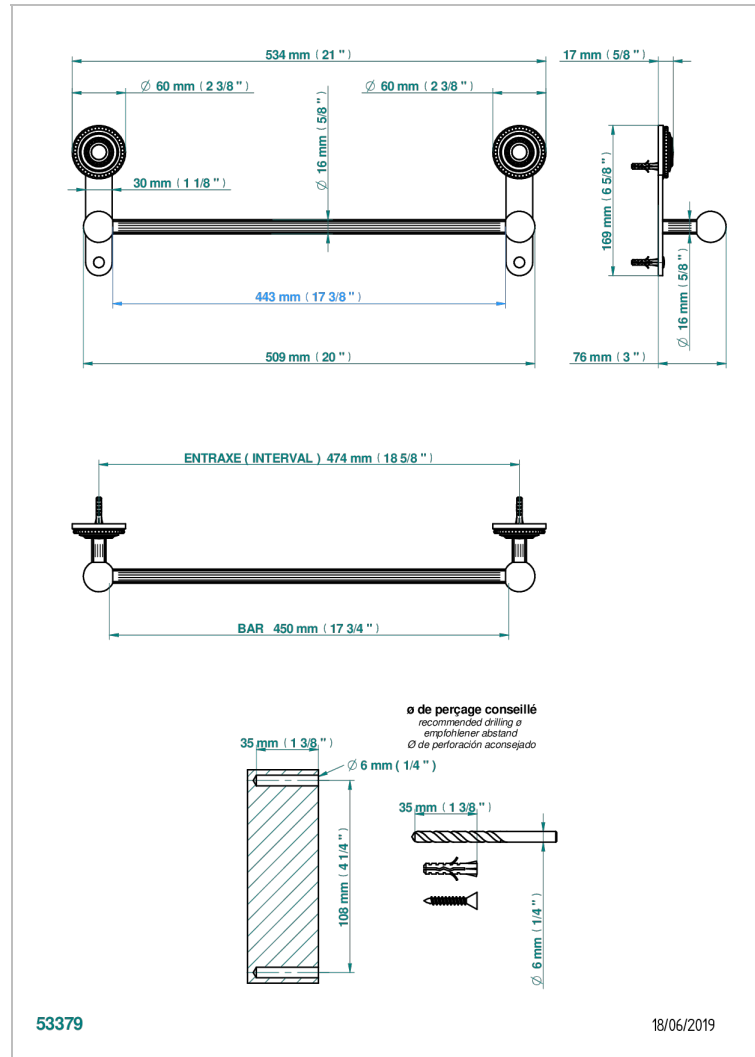

MONTE CARLO, GOLD PORCELAIN

U8B-514/45

Towel bar, 18" long

THG[®]
PARIS

CHARACTERISTIC

- Monte Carlo, gold porcelain
- Towel bar, 18" long

AVAILABLE FINITIONS

Black ceram - D30
Chrome polished - A02
Chrome polished / gold polished - G02
Copper antique matt, coated - H07
Gold mat - F07
Gold polished - F01