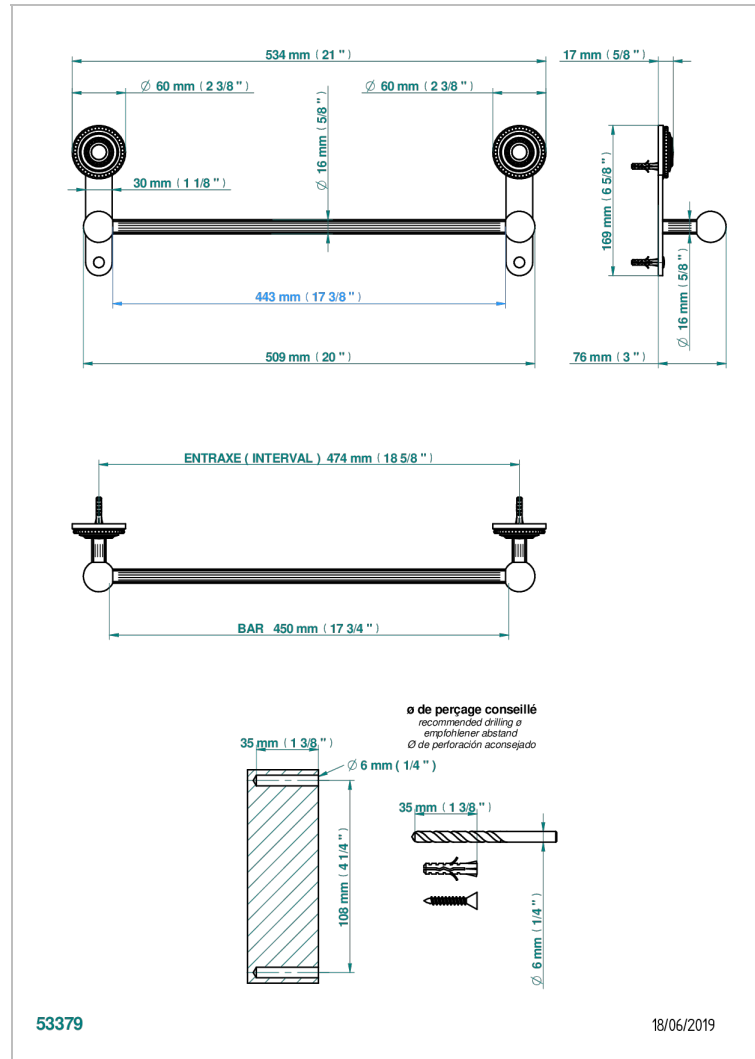

# MONTE CARLO, GOLD PORCELAIN

U8B-514/45

Single towel rail, fixed rail, length: 450 mm

## CHARACTERISTIC

- Monte Carlo, gold porcelain
- Single towel rail, fixed rail, length: 450 mm