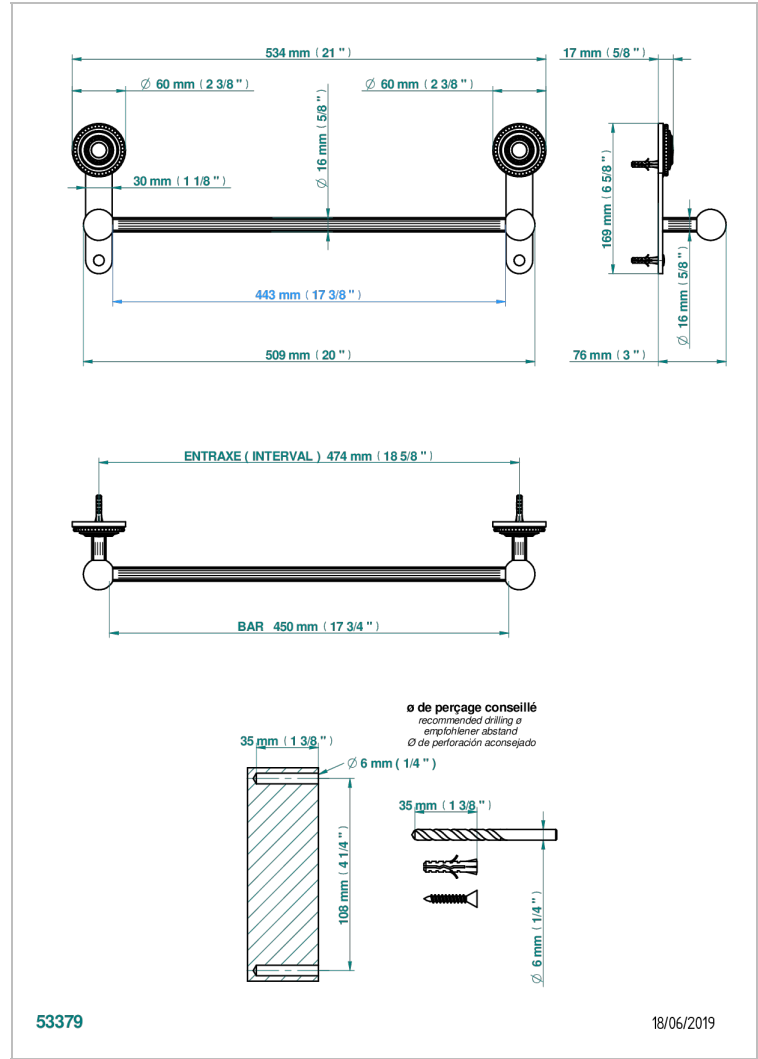

# MONTE CARLO - PORCELANA DORADO

U8B-514/45

Single towel rail, fixed rail, length: 450 mm

THG<sup>®</sup>  
PARIS

## CARACTERÍSTICAS

- Monte Carlo - porcelana dorado
- Single towel rail, fixed rail, length: 450 mm