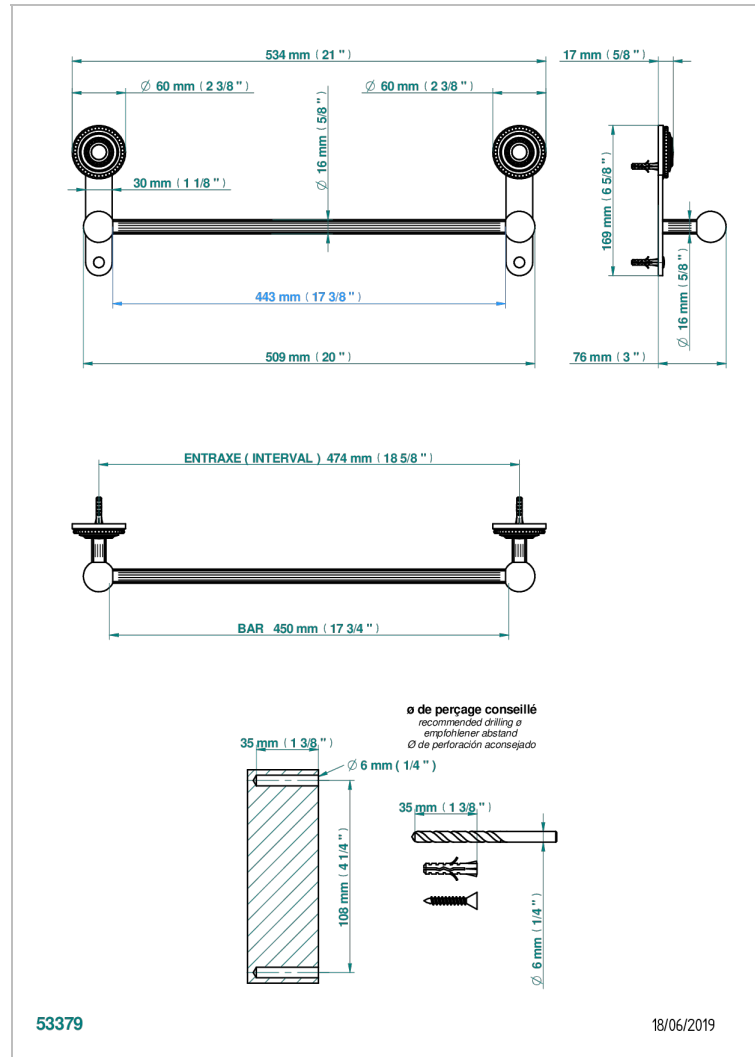

MONTE CARLO, GOLD PORCELAIN

U8B-514/45

Single towel rail, fixed rail, length: 450 mm

CHARACTERISTIC

- Monte Carlo, gold porcelain
- Single towel rail, fixed rail, length: 450 mm

AVAILABLE FINITIONS

Antique nickel - H28
Black ceram - D30
Lacquered light bronze - D01
Matt chrome - C02
Matt gold - F07
Matt nickel (color finish) - C01