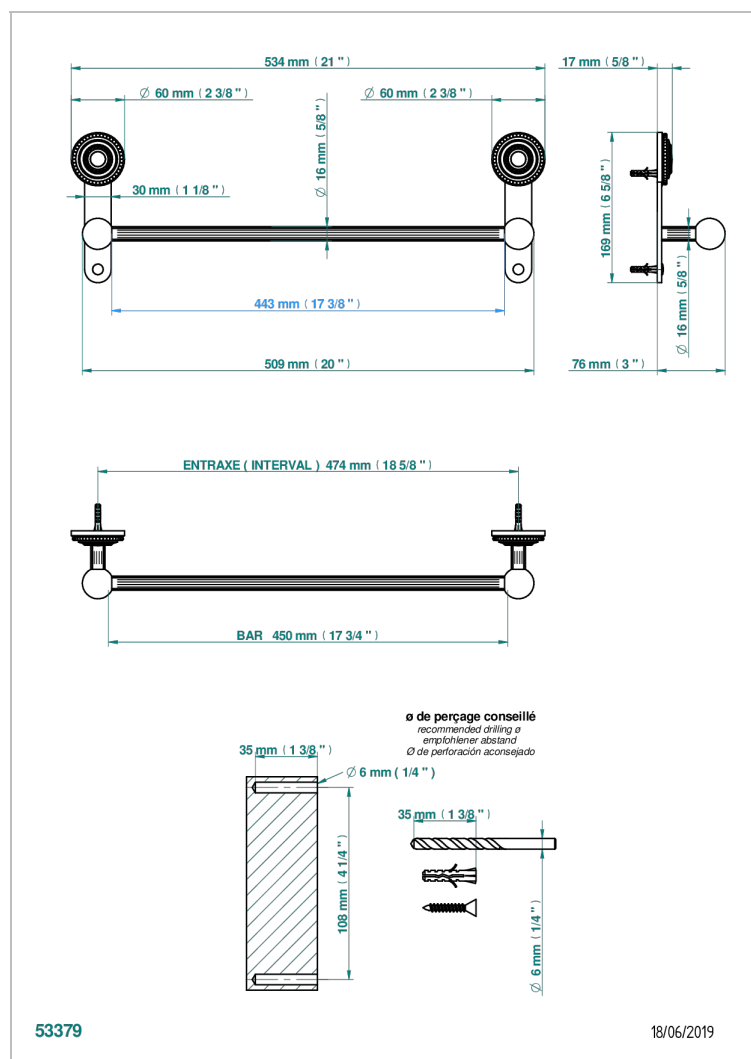

# MONTE CARLO - PORCELANA DORADO

U8B-514/45

Single towel rail, fixed rail, length: 450 mm

THG<sup>®</sup>  
PARIS

## CARACTERÍSTICAS

- Monte Carlo - porcelana dorado
- Single towel rail, fixed rail, length: 450 mm