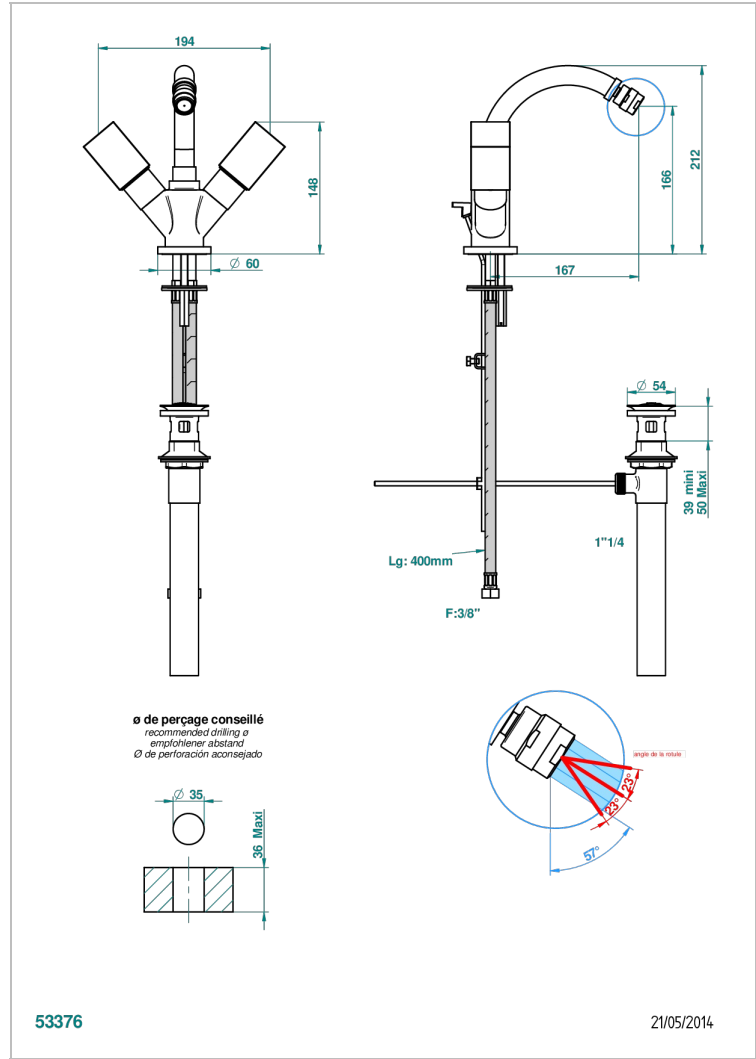

BEYOND CRYSTAL - BLUE CRYSTAL

U6K-3202/US

Single hole bidet faucet with drain

CHARACTERISTIC

- ASME : ASME A112.18.1-2011/CSA B125.1-11

STANDARDS

AVAILABLE FINITIONS

- Black ceram - D30
- Blush PVD - H62
- Brass color PVD - H49
- Brown bronze color PVD - F33
- Chrome polished - A02
- Chrome polished / gold polished - G02

- Gold color PVD - H52
- Gold mat - F07
- Gold polished - F01
- Graphite PVD - H64
- Matt Umber PVD - H67
- Matt blush PVD - H60

TECHNICAL SPECS

- Recommandé : 3 bars (max. 5 bars) - Advised : 43,5 psi (max. 72 psi)
- 5,7 l/min à 3 bars (1.5 gpm at 43.5 psi)