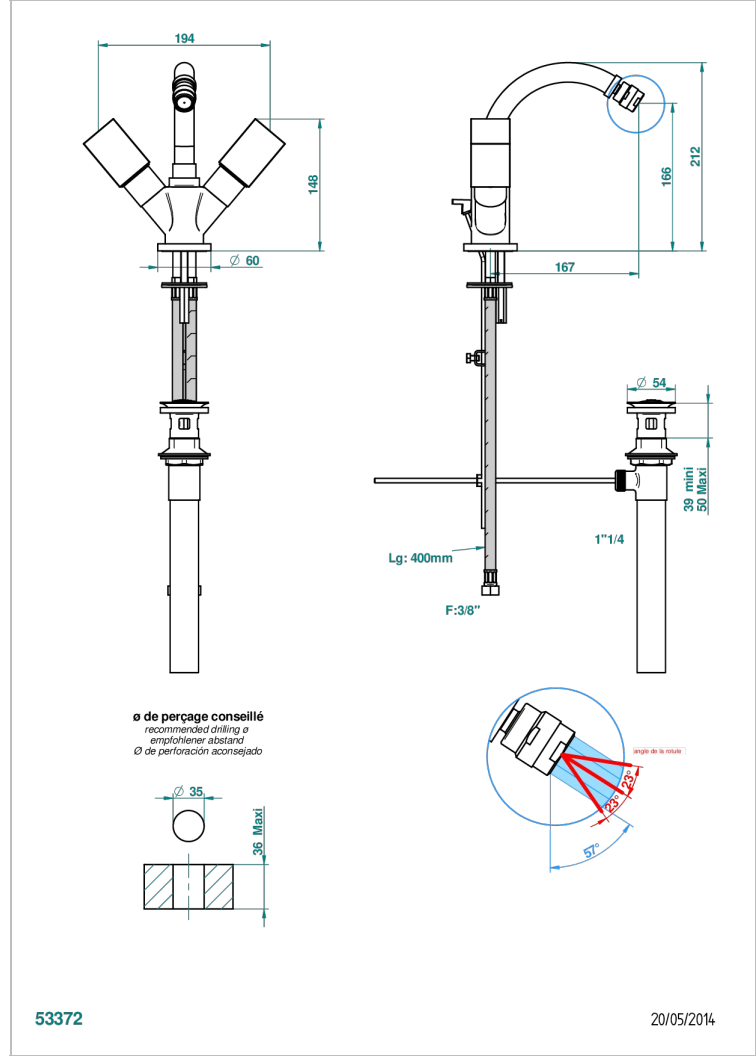

BEYOND CRYSTAL - CLEAR CRYSTAL

U6F-3202/US

Single hole bidet faucet with drain

THG[®]
PARIS

CHARACTERISTIC

- ASME : ASME A112.18.1-2011/CSA B125.1-11

STANDARDS

AVAILABLE FINITIONS

- Black ceram - D30
- Blush PVD - H62
- Brass color PVD - H49
- Brown bronze color PVD - F33
- Chrome polished - A02
- Chrome polished / gold polished - G02

- Gold color PVD - H52
- Gold mat - F07
- Gold polished - F01
- Graphite PVD - H64
- Matt Umber PVD - H67
- Matt blush PVD - H60