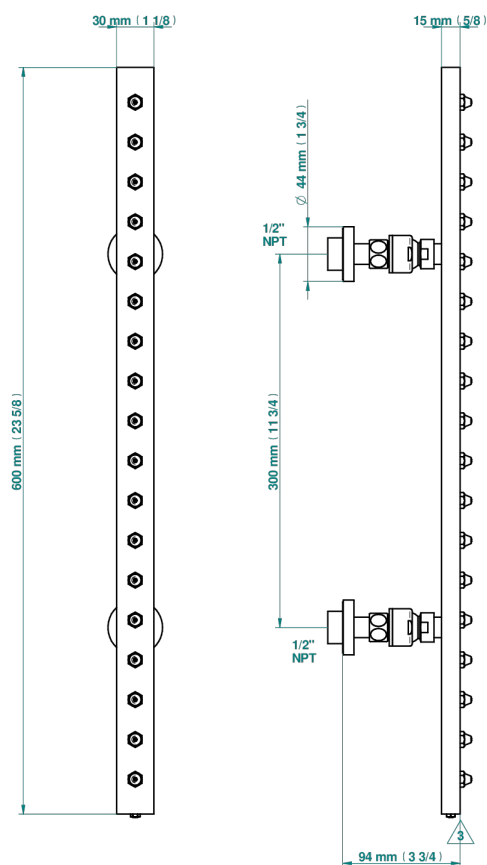

BEYOND CRYSTAL - BLUE CRYSTAL

U6K-900/US

Rain-bar, rectangular with 18 picots, 23 1/2" long - with easyclean system

THG[®]
PARIS

53367

05/04/2022

CHARACTERISTIC

- Beyond Crystal - Blue crystal
- Rain-bar, rectangular with 18 picots, 23 1/2" long - with easyclean system

TECHNICAL SPECS

- Recommandé : 3 bars (max. 5 bars) - Advised : 43,5 psi (max. 72 psi)
- 8 l/min à 3 bars (2.12 gpm at 43.5 psi)

AVAILABLE FINITIONS

Black ceram - D30
Blush PVD - H62
Brass color PVD - H49
Brown bronze color PVD - F33
Chrome polished - A02
Chrome polished / gold polished - G02