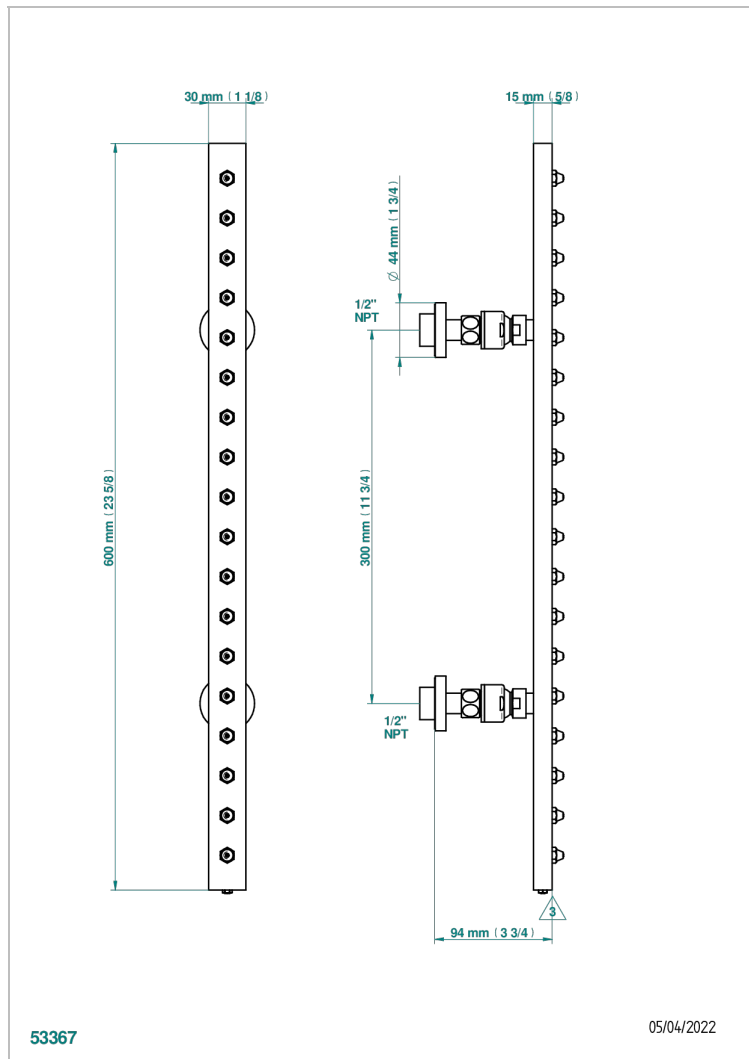

# BEYOND CRYSTAL - CHAMPAGNE CRYSTAL

U6J-900/US

Rain-bar, rectangular with 18 picots, 23 1/2" long - with easyclean system

## CHARACTERISTIC

- Beyond Crystal - Champagne crystal
- Rain-bar, rectangular with 18 picots, 23 1/2" long - with easyclean system

## TECHNICAL SPECS

- Recommandé : 3 bars (max. 5 bars) - Advised : 43,5 psi (max. 72 psi)
- 8 l/min à 3 bars (2.12 gpm at 43.5 psi)