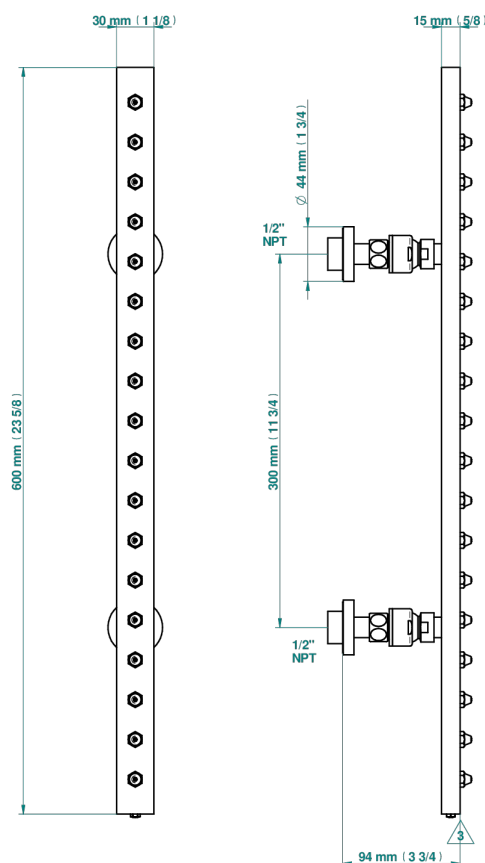

BEYOND CRYSTAL - RED CRYSTAL

U6H-900/US

Rain-bar, rectangular with 18 picots, 23 1/2" long - with easyclean system

THG[®]
PARIS

53367

05/04/2022

CHARACTERISTIC

- Beyond Crystal - Red crystal
- Rain-bar, rectangular with 18 picots, 23 1/2" long - with easyclean system

TECHNICAL SPECS

- Recommandé : 3 bars (max. 5 bars) - Advised : 43,5 psi (max. 72 psi)
- 8 l/min à 3 bars (2.12 gpm at 43.5 psi)

AVAILABLE FINITIONS

Black ceram - D30
Blush PVD - H62
Brass color PVD - H49
Brown bronze color PVD - F33
Chrome polished - A02
Chrome polished / gold polished - G02