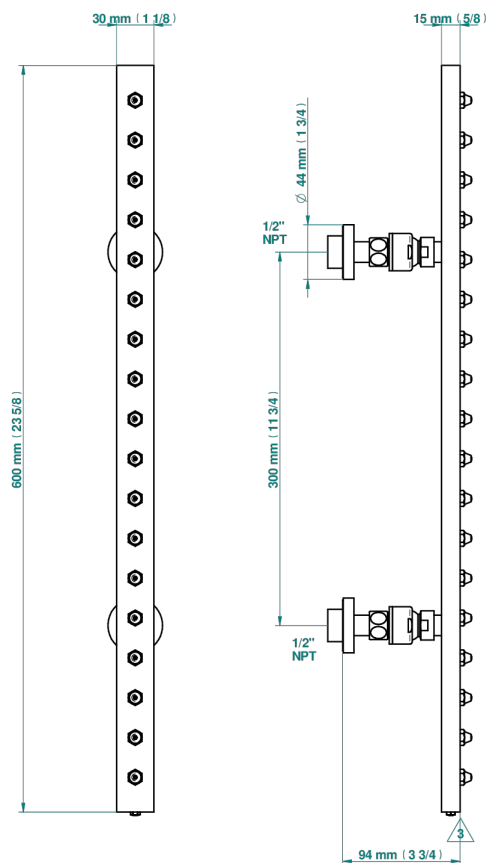

BEYOND CRYSTAL - CLEAR CRYSTAL

U6F-900/US

Rain-bar, rectangular with 18 picots, 23 1/2" long - with easyclean system

53367

05/04/2022

CHARACTERISTIC

- Beyond Crystal - Clear crystal
- Rain-bar, rectangular with 18 picots, 23 1/2" long - with easyclean system

TECHNICAL SPECS

- Recommandé : 3 bars (max. 5 bars) - Advised : 43,5 psi (max. 72 psi)
- 8 l/min à 3 bars (2.12 gpm at 43.5 psi)

AVAILABLE FINITIONS

Black ceram - D30
Blush PVD - H62
Brass color PVD - H49
Brown bronze color PVD - F33
Chrome polished - A02
Chrome polished / gold polished - G02