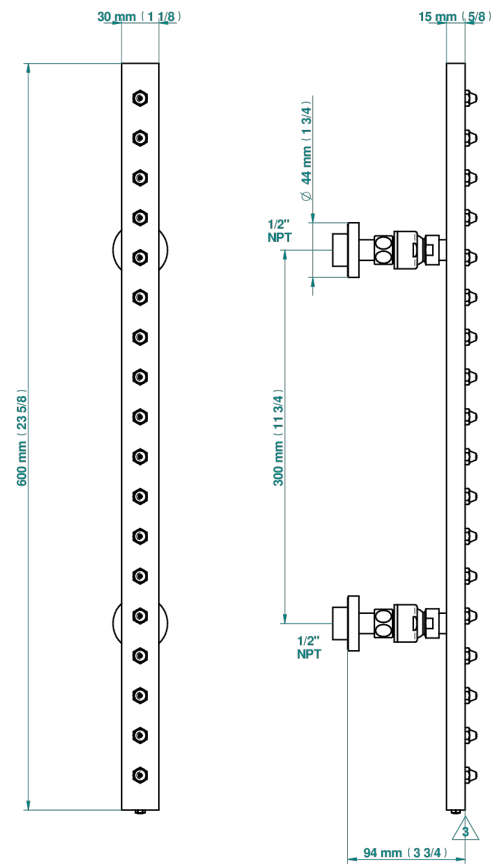

ZOOM.12

U4L-900/US

Rain-bar, rectangular with 18 picots, 23 1/2" long - with easyclean system

53367

05/04/2022

CHARACTERISTIC

- Zoom.12
- Rain-bar, rectangular with 18 picots, 23 1/2" long - with easyclean system

TECHNICAL SPECS

- Recommandé : 3 bars (max. 5 bars) - Advised : 43,5 psi (max. 72 psi)
- 8 l/min à 3 bars (2.12 gpm at 43.5 psi)

AVAILABLE FINITIONS

Black ceram - D30
Blush PVD - H62
Brass color PVD - H49
Brown bronze color PVD - F33
Chrome polished - A02
Gold color PVD - H52