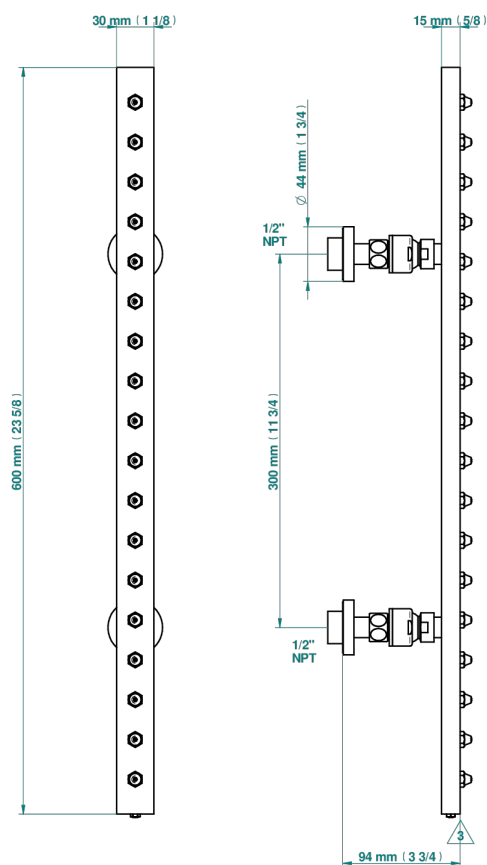

ZOOM.5

U4J-900/US

Rain-bar, rectangular with 18 picots, 23 1/2" long - with easyclean system

53367

05/04/2022

CHARACTERISTIC

- Zoom.5
- Rain-bar, rectangular with 18 picots, 23 1/2" long - with easyclean system

TECHNICAL SPECS

- Recommandé : 3 bars (max. 5 bars) - Advised : 43,5 psi (max. 72 psi)
- 8 l/min à 3 bars (2.12 gpm at 43.5 psi)

AVAILABLE FINITIONS

Black ceram - D30
Blush PVD - H62
Brass color PVD - H49
Brown bronze color PVD - F33
Chrome polished - A02
Gold color PVD - H52