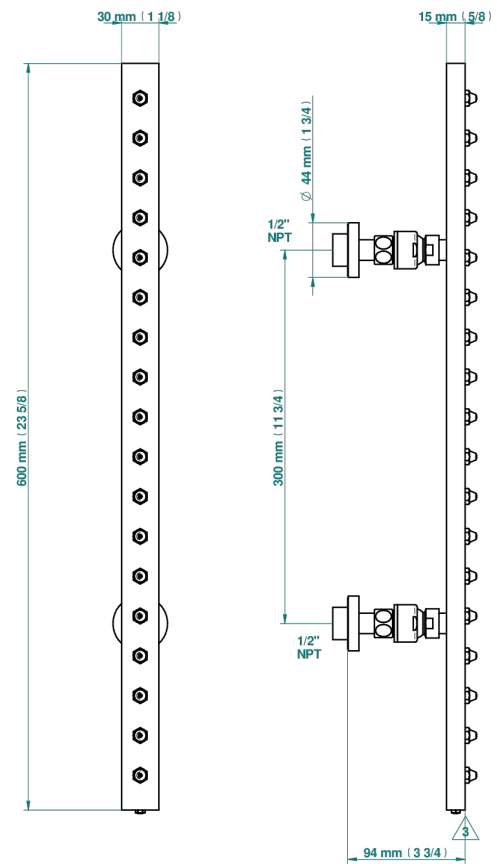

# ESTRELA METAL INLAYS

U3L-900/US

Rain-bar, rectangular with 18 picots, 23 1/2" long - with easyclean system

53367

05/04/2022

## CHARACTERISTIC

- Estrela Metal inlays
- Rain-bar, rectangular with 18 picots, 23 1/2" long - with easyclean system

## TECHNICAL SPECS

- Recommandé : 3 bars (max. 5 bars) - Advised : 43,5 psi (max. 72 psi)
- 8 l/min à 3 bars (2.12 gpm at 43.5 psi)