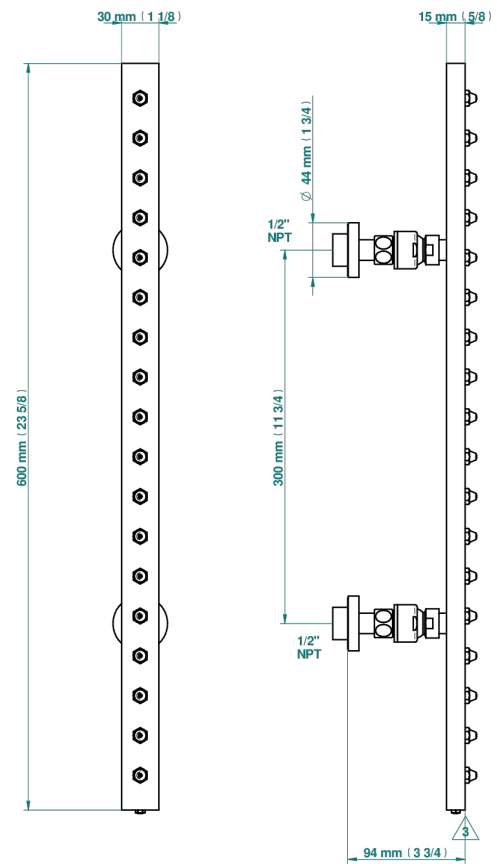

ESTRELA WITH LEVER HANDLES

U3K-900/US

Rain-bar, rectangular with 18 picots, 23 1/2" long - with easyclean system

53367

05/04/2022

CHARACTERISTIC

- Estrela with lever handles
- Rain-bar, rectangular with 18 picots, 23 1/2" long - with easyclean system

TECHNICAL SPECS

- Recommandé : 3 bars (max. 5 bars) - Advised : 43,5 psi (max. 72 psi)
- 8 l/min à 3 bars (2.12 gpm at 43.5 psi)

AVAILABLE FINITIONS

Black ceram - D30
Blush PVD - H62
Brass color PVD - H49
Brown bronze color PVD - F33
Chrome polished - A02
Gold color PVD - H52