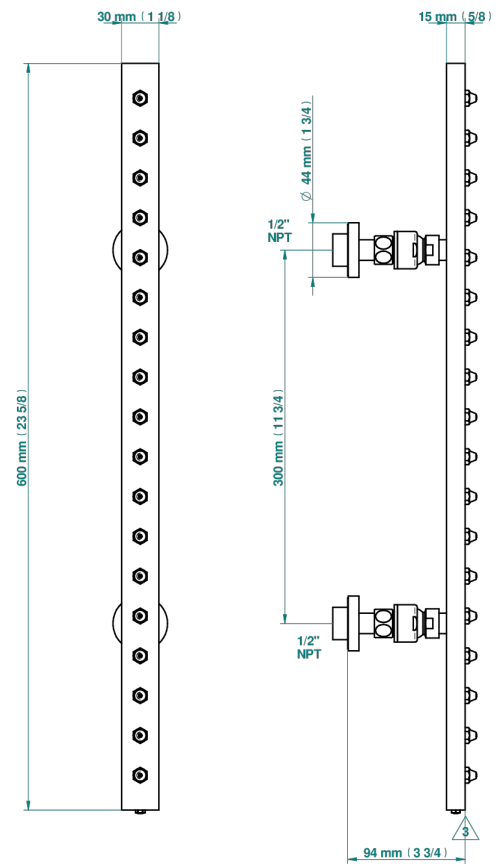

METAMORPHOSE WHITE CERAMIC

G6E-900/US

Rain-bar, rectangular with 18 picots, 23 1/2" long - with easyclean system

53367

05/04/2022

CHARACTERISTIC

- Métamorphose White Ceramic
- Rain-bar, rectangular with 18 picots, 23 1/2" long - with easyclean system

TECHNICAL SPECS

- Recommandé : 3 bars (max. 5 bars) - Advised : 43,5 psi (max. 72 psi)
- 8 l/min à 3 bars (2.12 gpm at 43.5 psi)

AVAILABLE FINITIONS

Black ceram - D30
Blush PVD - H62
Brass color PVD - H49
Brown bronze color PVD - F33
Chrome polished - A02
Copper antique matt, coated - H07