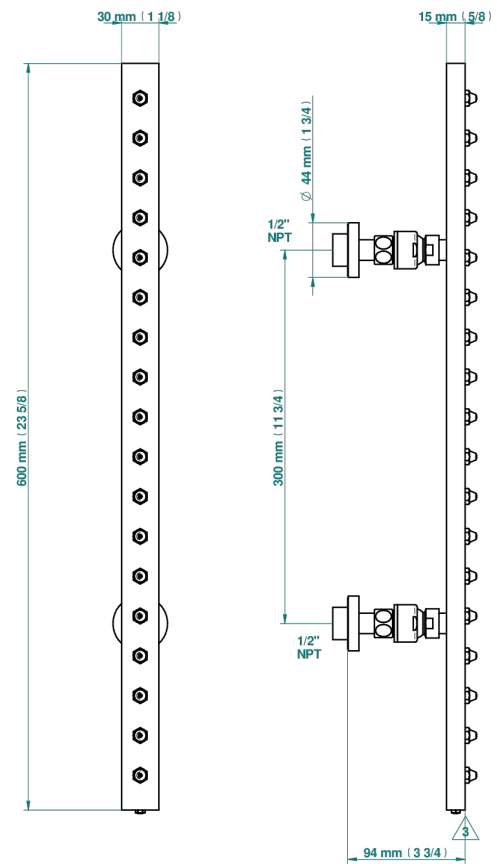

METAMORPHOSE BLACK CERAMIC

G6D-900/US

Rain-bar, rectangular with 18 picots, 23 1/2" long - with easyclean system

53367

05/04/2022

CHARACTERISTIC

- Métamorphose Black Ceramic
- Rain-bar, rectangular with 18 picots, 23 1/2" long - with easyclean system

TECHNICAL SPECS

- Recommandé : 3 bars (max. 5 bars) - Advised : 43,5 psi (max. 72 psi)
- 8 l/min à 3 bars (2.12 gpm at 43.5 psi)

AVAILABLE FINITIONS

Black ceram - D30
Blush PVD - H62
Brass color PVD - H49
Brown bronze color PVD - F33
Chrome polished - A02
Copper antique matt, coated - H07