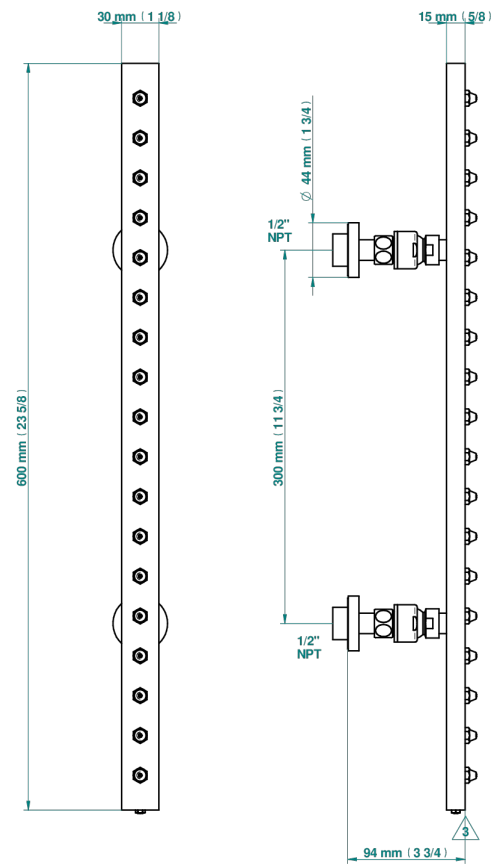

METAMORPHOSE CARBON

G6C-900/US

Rain-bar, rectangular with 18 picots, 23 1/2" long - with easyclean system

53367

05/04/2022

CHARACTERISTIC

- Métamorphose Carbon
- Rain-bar, rectangular with 18 picots, 23 1/2" long - with easyclean system

TECHNICAL SPECS

- Recommandé : 3 bars (max. 5 bars) - Advised : 43,5 psi (max. 72 psi)
- 8 l/min à 3 bars (2.12 gpm at 43.5 psi)

AVAILABLE FINITIONS

Black ceram - D30
Blush PVD - H62
Brass color PVD - H49
Brown bronze color PVD - F33
Chrome polished - A02
Copper antique matt, coated - H07