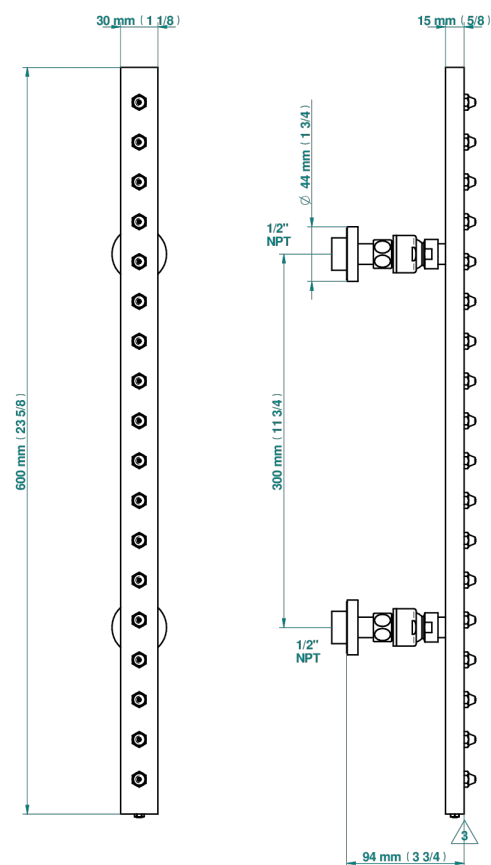

# METAMORPHOSE WITH LEVER HANDLES

G6B-900/US

Rain-bar, rectangular with 18 picots, 23 1/2" long - with easyclean system

53367

05/04/2022

## CHARACTERISTIC

- Métamorphose with lever handles
- Rain-bar, rectangular with 18 picots, 23 1/2" long - with easyclean system

## TECHNICAL SPECS

- Recommandé : 3 bars (max. 5 bars) - Advised : 43,5 psi (max. 72 psi)
- 8 l/min à 3 bars (2.12 gpm at 43.5 psi)