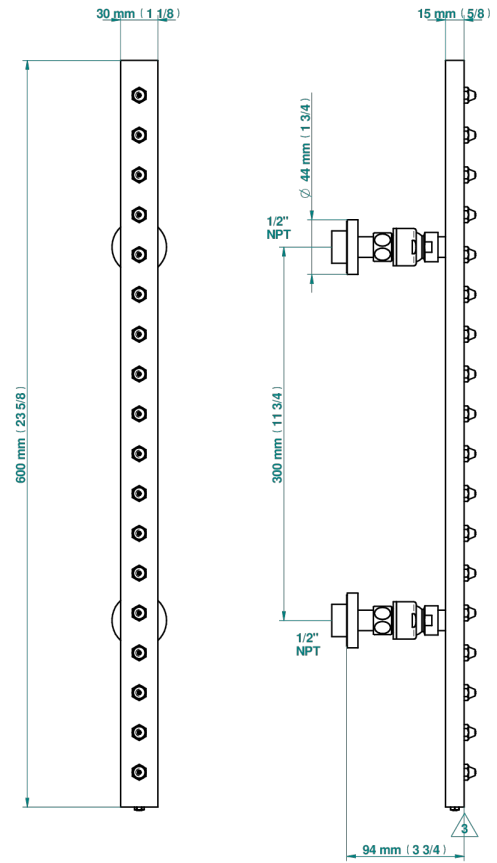

METAMORPHOSE

G6A-900/US

Rain-bar, rectangular with 18 picots, 23 1/2" long - with easyclean system

53367

05/04/2022

CHARACTERISTIC

- Métamorphose
- Rain-bar, rectangular with 18 picots, 23 1/2" long - with easyclean system

TECHNICAL SPECS

- Recommandé : 3 bars (max. 5 bars) - Advised : 43,5 psi (max. 72 psi)
- 8 l/min à 3 bars (2.12 gpm at 43.5 psi)

AVAILABLE FINITIONS

Black ceram - D30
Blush PVD - H62
Brass color PVD - H49
Brown bronze color PVD - F33
Chrome polished - A02
Copper antique matt, coated - H07