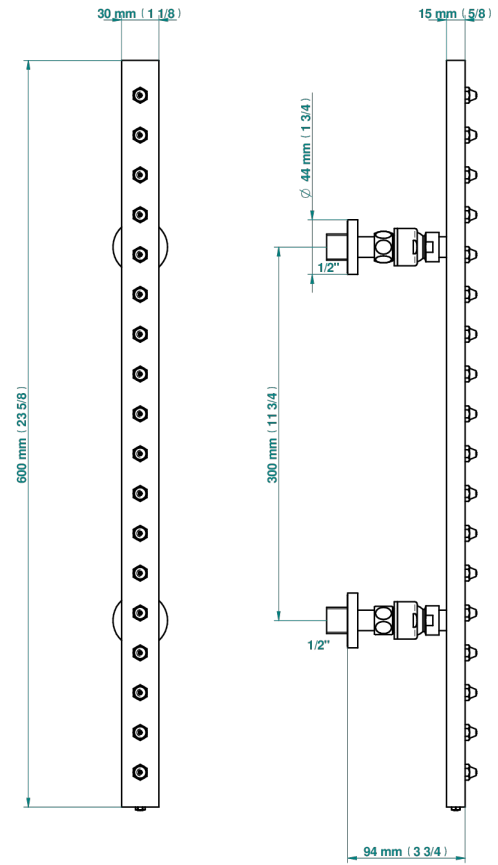

# METAMORPHOSE CARBON

G6C-900

THG<sup>®</sup>  
PARIS

Wall mounted pivot and swivel rainbar, 600 mm (square), with 18 jets with Easyclean system

53344

05/04/2022

## CHARACTERISTIC

- Métamorphose Carbon
- Wall mounted pivot and swivel rainbar, 600 mm (square), with 18 jets with Easyclean system

## TECHNICAL SPECS

- Recommandé : 3 bars (max. 5 bars) - Advised : 43,5 psi (max. 72 psi)
- 8 l/min à 3 bars (2.12 gpm at 43.5 psi)