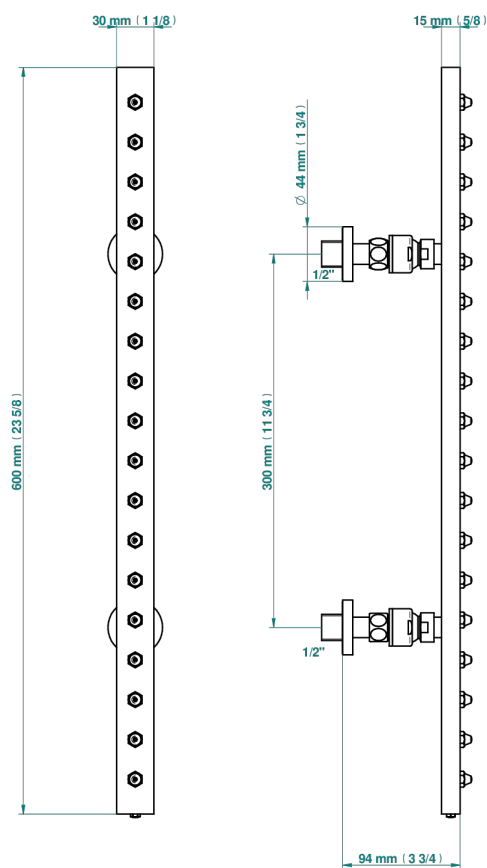

METAMORPHOSE CARBON

G6C-900

Wall mounted pivot and swivel rainbar, 600 mm (square), with 18 jets with Easyclean system

53344

05/04/2022

CHARACTERISTIC

- Métamorphose Carbon
- Wall mounted pivot and swivel rainbar, 600 mm (square), with 18 jets with Easyclean system

TECHNICAL SPECS

- Recommandé : 3 bars (max. 5 bars) - Advised : 43,5 psi (max. 72 psi)
- 8 l/min à 3 bars (2.12 gpm at 43.5 psi)

AVAILABLE FINITIONS

Antique nickel - H28
Black ceram - D30
Blush PVD - H62
Brass color PVD - H49
Brown bronze color PVD - F33
Gold color PVD - H52