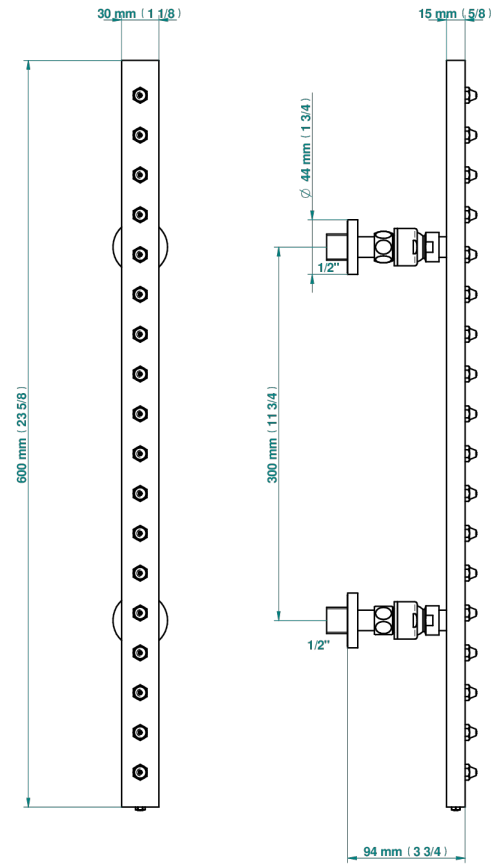

METAMORPHOSE WITH LEVER

G6B-900

THG[®]
PARIS

Wall mounted pivot and swivel rainbar, 600 mm (square), with 18 jets with Easyclean system

53344

05/04/2022

CHARACTERISTIC

- Métamorphose with lever
- Wall mounted pivot and swivel rainbar, 600 mm (square), with 18 jets with Easyclean system

TECHNICAL SPECS

- Recommandé : 3 bars (max. 5 bars) - Advised : 43,5 psi (max. 72 psi)
- 8 l/min à 3 bars (2.12 gpm at 43.5 psi)

AVAILABLE FINITIONS

Antique nickel - H28
Black ceram - D30
Blush PVD - H62
Brass color PVD - H49
Brown bronze color PVD - F33
Gold color PVD - H52