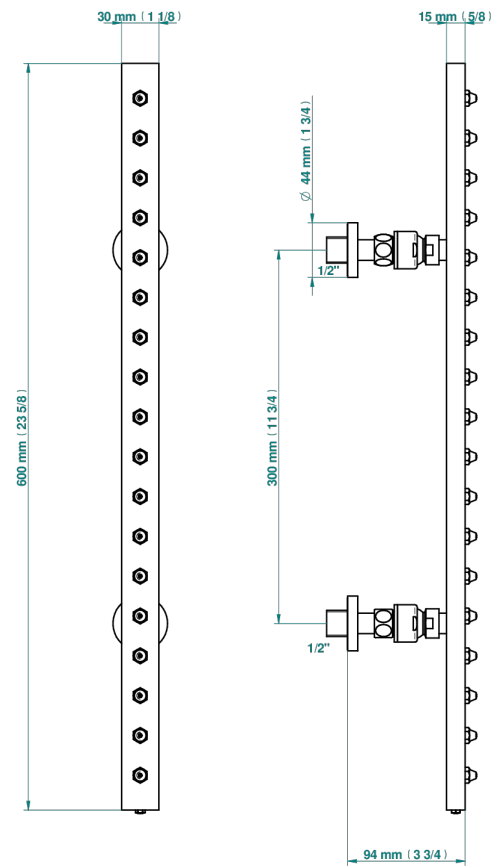

METAMORPHOSE

G6A-900

THG[®]
PARIS

Wall mounted pivot and swivel rainbar, 600 mm (square), with 18 jets with Easyclean system

53344

05/04/2022

CHARACTERISTIC

- Métamorphose
- Wall mounted pivot and swivel rainbar, 600 mm (square), with 18 jets with Easyclean system

TECHNICAL SPECS

- Recommandé : 3 bars (max. 5 bars) - Advised : 43,5 psi (max. 72 psi)
- 8 l/min à 3 bars (2.12 gpm at 43.5 psi)

AVAILABLE FINITIONS

Antique nickel - H28
Black ceram - D30
Blush PVD - H62
Brass color PVD - H49
Brown bronze color PVD - F33
Gold color PVD - H52