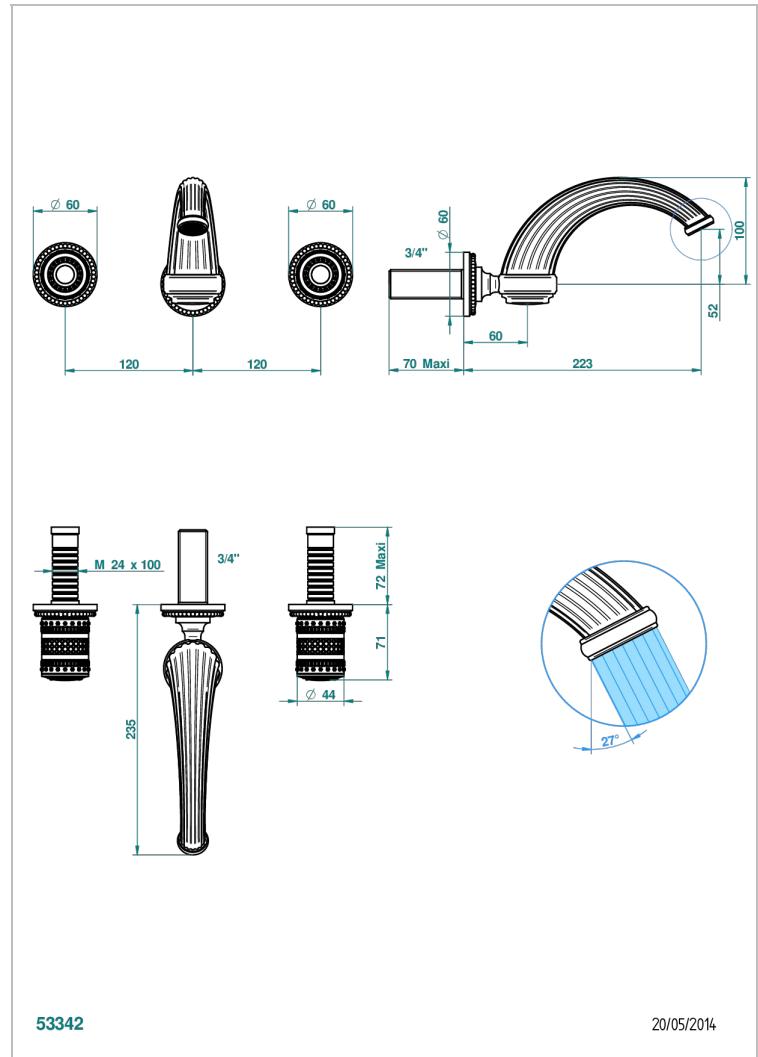

# MONTE CARLO, WHITE GOLD PORCELAIN

U8C-41GB

Trim for wall mounted 3-hole bath set only

THG<sup>®</sup>  
PARIS

## CHARACTERISTIC

- Monte Carlo, white gold porcelain
- Trim for wall mounted 3-hole bath set only

## RELATED SKU'S

- Ref. G00-40AM/US Rough parts for wall set (one counter clockwise and one clockwise cartridges)