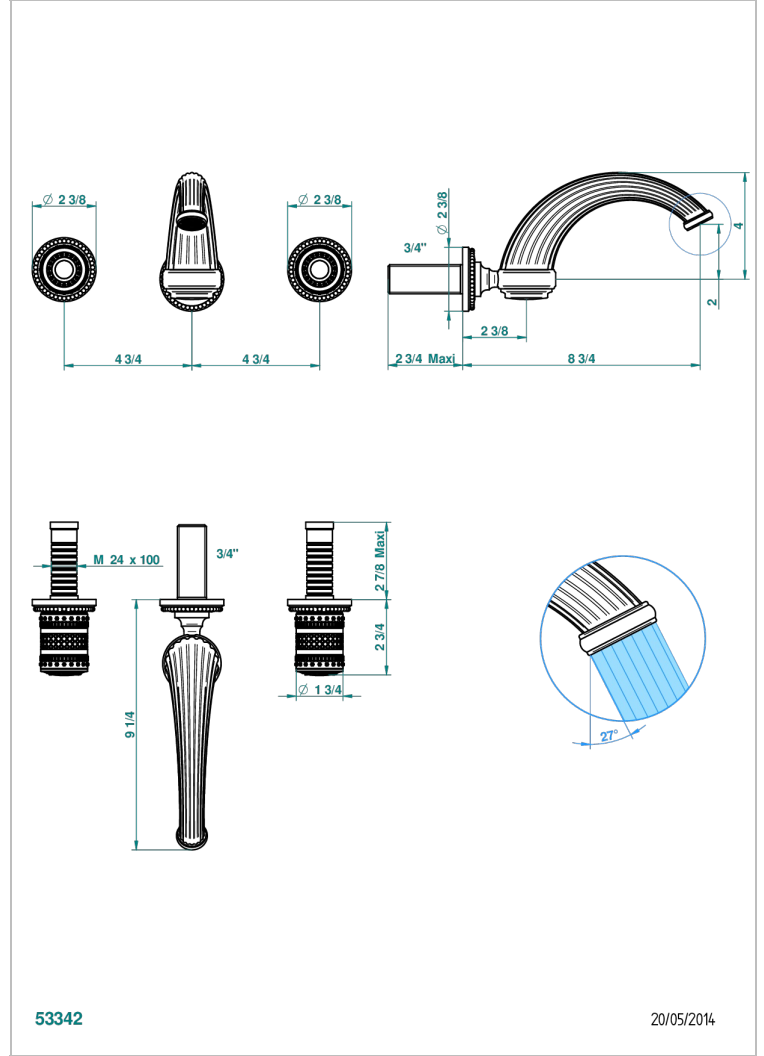

MONTE CARLO, WHITE GOLD PORCELAIN

U8C-41GB

Trim for wall mounted 3-hole bath set only

THG®
PARIS

53342

20/05/2014

CHARACTERISTIC

- Monte Carlo, white gold porcelain
- Trim for wall mounted 3-hole bath set only

RELATED SKU'S

- Ref. G00-40AM/US Rough parts for wall set (one counter clockwise and one clockwise cartridges)

AVAILABLE FINITIONS

Black ceram - D30
Chrome polished - A02
Chrome polished / gold polished - G02
Copper antique matt, coated - H07
Gold mat - F07
Gold polished - F01