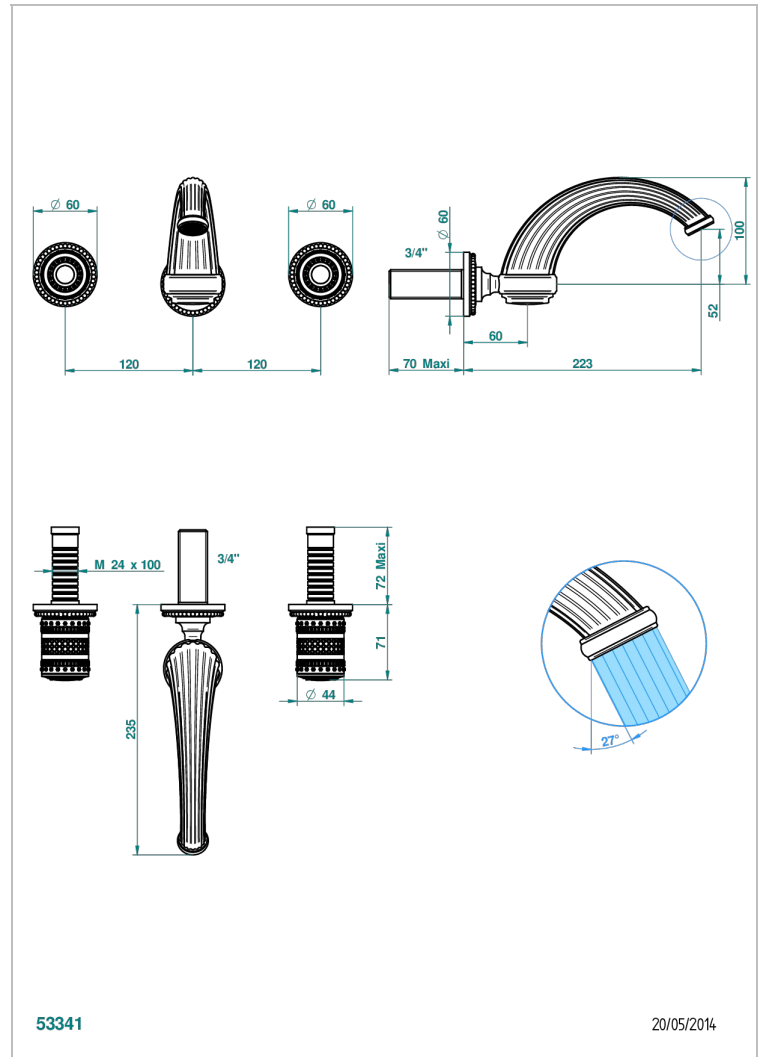

MONTE CARLO, GOLD PORCELAIN

U8B-41GB

Trim for wall mounted 3-hole bath set only

THG[®]
PARIS

CHARACTERISTIC

- Monte Carlo, gold porcelain
- Trim for wall mounted 3-hole bath set only

RELATED SKU'S

- Ref. G00-40AM/US Rough parts for wall set (one counter clockwise and one clockwise cartridges)

AVAILABLE FINITIONS

Black ceram - D30
Chrome polished - A02
Chrome polished / gold polished - G02
Copper antique matt, coated - H07
Gold mat - F07
Gold polished - F01

Light coated bronze - D01
Matt chrome (American satin) - C02
Matt nickel (American satin) - C01
Nickel antique / Sovereign - H28
Nickel polished - B01
Soft gold - F30