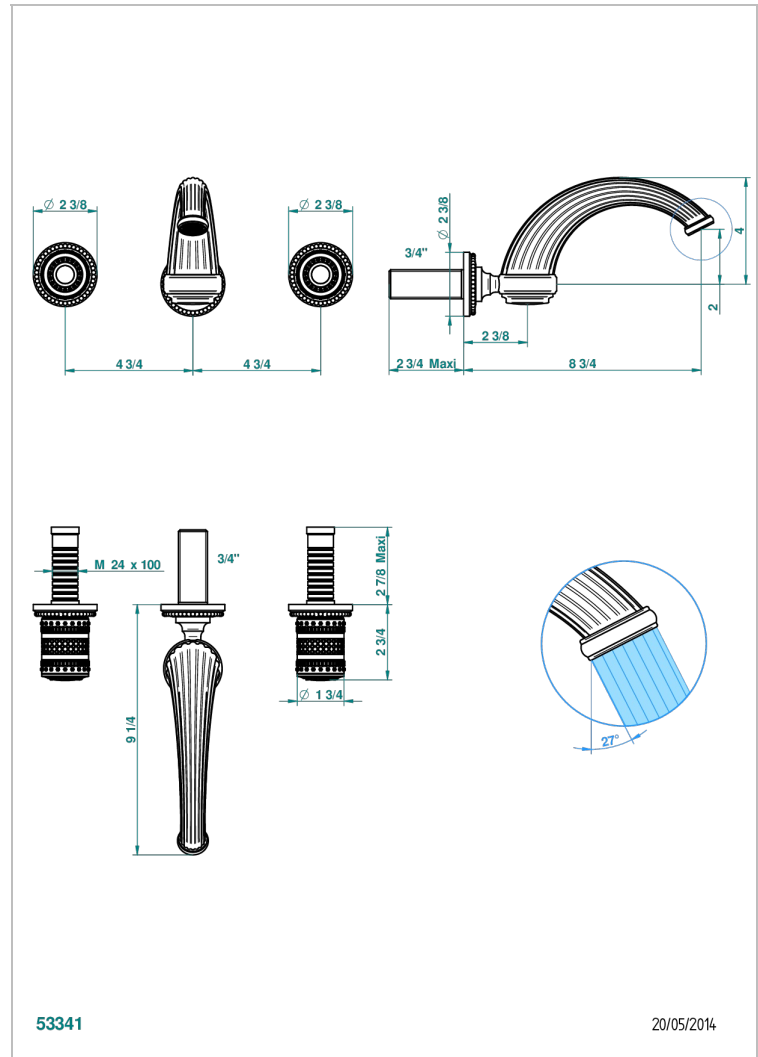

MONTE CARLO, GOLD PORCELAIN

U8B-41GB

Trim for wall mounted 3-hole bath set only

THG[®]
PARIS

CHARACTERISTIC

- Monte Carlo, gold porcelain
- Trim for wall mounted 3-hole bath set only

RELATED SKU'S

- Ref. G00-40AM/US Rough parts for wall set (one counter clockwise and one clockwise cartridges)

AVAILABLE FINITIONS

Black ceram - D30
Chrome polished - A02
Chrome polished / gold polished - G02
Copper antique matt, coated - H07
Gold mat - F07
Gold polished - F01

Light coated bronze - D01
Matt chrome (American satin) - C02
Matt nickel (American satin) - C01
Nickel antique / Sovereign - H28
Nickel polished - B01
Soft gold - F30