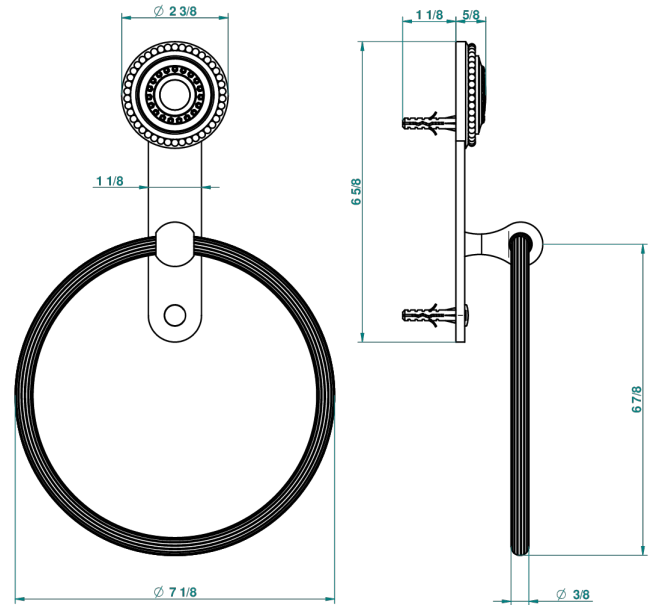

MONTE CARLO, GOLD PORCELAIN

U8B-504N

Single towel ring

THG®
PARIS

53339

19/06/2014

CHARACTERISTIC

- Monte Carlo, gold porcelain
- Single towel ring

AVAILABLE FINITIONS

Antique nickel - H28
Black ceram - D30
Lacquered light bronze - D01
Matt chrome - C02
Matt gold - F07
Matt nickel (color finish) - C01

Polished chrome (color finish) - A02
Polished chrome / Polished gold (color finish) - G02
Polished gold (color finish) - F01
Polished nickel - B01
Soft gold - F30
Soft matt gold - F31

Varnished matt antique red copper (color finish) - H07