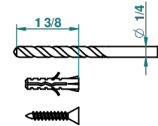

MONTE CARLO, GOLD PORCELAIN

U8B-504N

Single towel ring

THG®
PARIS

53339

19/06/2014

CHARACTERISTIC

- Monte Carlo, gold porcelain
- Single towel ring

AVAILABLE FINITIONS

Antique nickel - H28
Black ceram - D30
Lacquered light bronze - D01
Matt chrome - C02
Matt gold - F07
Matt nickel (color finish) - C01

Polished chrome (color finish) - A02
Polished chrome / Polished gold (color finish) - G02
Polished gold (color finish) - F01
Polished nickel - B01
Soft gold - F30
Soft matt gold - F31

Varnished matt antique red copper (color finish) - H07