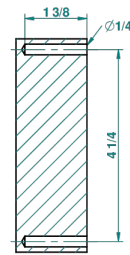

MONTE CARLO, GOLD PORCELAIN

U8B-504N

Single towel ring

THG®
PARIS

53339

19/06/2014

CHARACTERISTIC

- Monte Carlo, gold porcelain
- Single towel ring

AVAILABLE FINITIONS

Antique nickel - H28
Black ceram - D30
Lacquered light bronze - D01
Matt chrome - C02
Matt gold - F07
Matt nickel (color finish) - C01

Polished chrome (color finish) - A02
Polished chrome / Polished gold (color finish) - G02
Polished gold (color finish) - F01
Polished nickel - B01
Soft gold - F30
Soft matt gold - F31

Varnished matt antique red copper (color finish) - H07